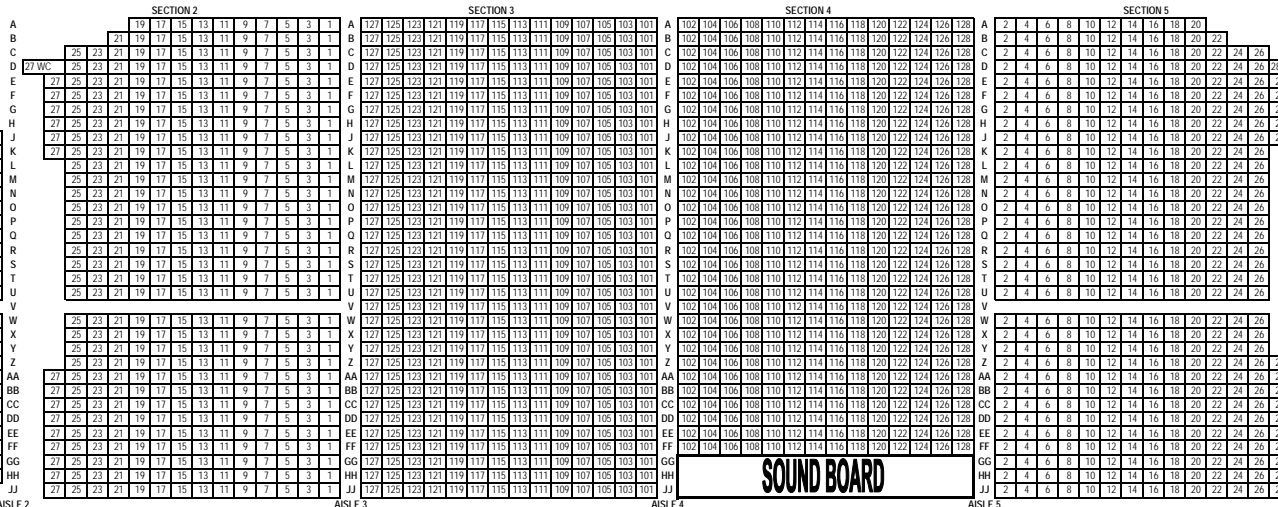

ORCHESTRA PIT (120 SEATS)