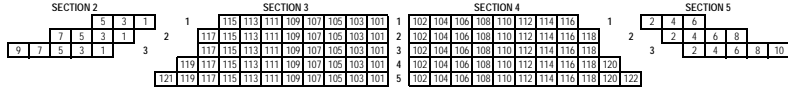

(234 Club seats not included)