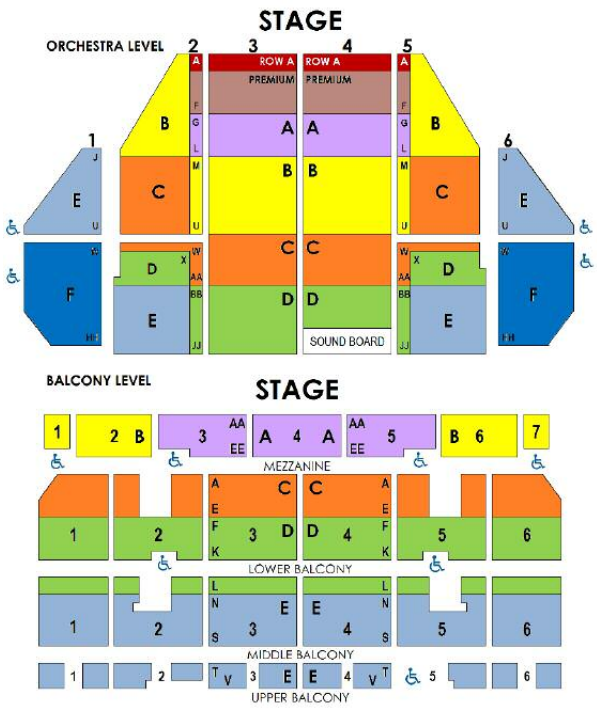

A Christmas CAROL

December 6-9, 2018

NebraskaTheatreCaravan.com

	Thursday		Friday		Saturday		Sunday	
	6	7:30pm	7	7:30pm	8	2pm & 7:30pm	9	1pm 6pm
PIT	\$30.00	\$30.00	\$51.00	\$51.00	\$51.00	\$51.00	\$51.00	\$51.00
ROW A	\$30.00	\$30.00	\$51.00	\$51.00	\$51.00	\$51.00	\$51.00	\$51.00
PREM	\$30.00	\$30.00	\$51.00	\$51.00	\$51.00	\$51.00	\$51.00	\$51.00
A	\$30.00	\$30.00	\$47.00	\$47.00	\$47.00	\$47.00	\$47.00	\$47.00
B	\$30.00	\$30.00	\$38.70	\$38.70	\$42.85	\$42.85	\$42.85	\$38.70
C	\$30.00	\$30.00	\$33.90	\$33.90	\$37.45	\$37.45	\$37.45	\$33.90
D	\$30.00	\$30.00	\$30.70	\$30.70	\$33.85	\$33.85	\$33.85	\$30.70
E	\$30.00	\$30.00	\$25.90	\$25.90	\$28.45	\$28.45	\$28.45	\$25.90
F	\$30.00	\$30.00	\$22.00	\$22.00	\$22.00	\$22.00	\$22.00	\$22.00

Prices include tax, handling, and print-your-own delivery. Add \$1/ticket for mail or willcall.

BOOK EARLY FOR BEST PRICING & SEATING

- Flexible payment plan
- Complimentary ticket for select shows
- Pre-show dining & tour opportunities
- Customize your group experience