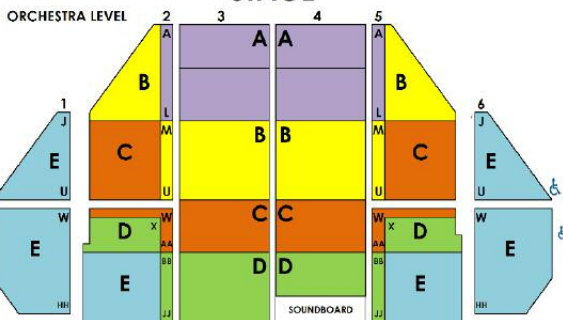

# ANASTASIA

THE NEW BROADWAY MUSICAL

Dec. 26 - Jan. 6,  
2019

AnastasiaBroadway.com

Tuesday		Wednesday		Thursday		Friday		Saturday		Sunday		
	26	7:30pm	27	1pm	7:30pm	28	7:30pm	29	2pm & 7:30pm	30	1pm	6:30pm
NO SHOW	A	\$90.00	A	\$77.00	\$90.00	A	\$94.00	A	\$94.00	A	\$94.00	\$90.00
	B	\$67.13	B	\$63.55	\$70.75	B	\$84.00	B	\$84.00	B	\$84.00	\$70.75
	C	\$57.78	C	\$53.65	\$60.85	C	\$72.00	C	\$72.00	C	\$72.00	\$60.85
	D	\$44.18	D	\$41.95	\$46.45	D	\$58.00	D	\$58.00	D	\$58.00	\$46.45
	E	\$32.00	E	\$29.00	\$32.00	E	\$37.00	E	\$37.00	E	\$37.00	\$32.00
1	7:30pm	2	7:30pm	3	7:30pm	4	7:30pm	5	2pm & 7:30pm	6	1pm	6:30pm
A	\$90.00	A	\$90.00	A	\$90.00	A	\$94.00	A	\$94.00	A	\$94.00	\$90.00
B	\$67.13	B	\$67.13	B	\$70.75	B	\$84.00	B	\$84.00	B	\$84.00	\$67.13
C	\$57.78	C	\$57.78	C	\$60.85	C	\$72.00	C	\$72.00	C	\$72.00	\$57.78
D	\$44.18	D	\$44.18	D	\$46.45	D	\$58.00	D	\$58.00	D	\$58.00	\$44.18
E	\$32.00	E	\$32.00	E	\$32.00	E	\$37.00	E	\$37.00	E	\$37.00	\$32.00

## STAGE

## BALCONY LEVEL