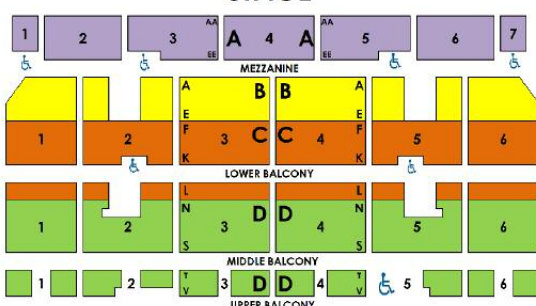

BOOK EARLY FOR BEST PRICING & SEATING

- Flexible payment plan
- Complimentary ticket for select shows
- Pre-show dining & tour opportunities
- Customize your group experience

Group benefits vary by show, minimum purchase required. Tickets & payments are non-refundable and non-transferrable. All guests require a ticket regardless of age. Shows are not cancelled due to weather. Times, prices, performers, and reservation guidelines subject to change.

Review Show Information at
FABULOUSFOX.COM/GROUPS
FOX THEATRE GROUP SERVICES

Call now to request seats 314-535-2900