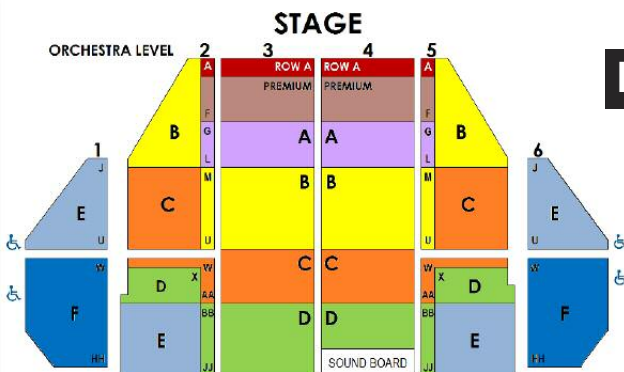

BOOK EARLY FOR BEST PRICING & SEATING

- Flexible payment plan
- Pre-show dining & tour opportunities
- Customize your group experience

Group benefits vary by show, minimum purchase required. Tickets & payments are non-refundable and non-transferrable. All guests require a ticket regardless of age. Shows are not cancelled due to weather. Times, prices, performers, and reservation guidelines subject to change.