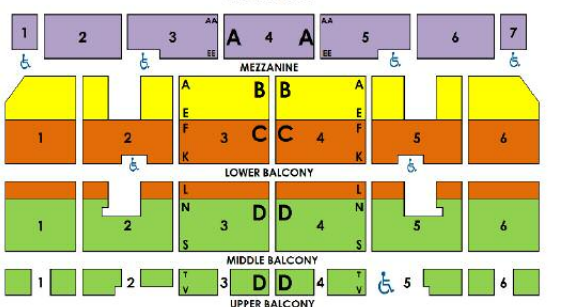

January 29 - February 10, 2019

FiddlerMusical.com

Tuesday		Wednesday		Thursday		Friday		Saturday		Sunday	
29	7:30pm	30	7:30pm	31	7:30pm	1	7:30pm	2	2pm & 7:30pm	3	1pm 6:30pm
A	\$87.00	A	\$87.00	A	\$87.00	A	\$91.00	A	\$91.00	A	\$91.00 \$87.00
B	\$60.30	B	\$60.30	B	\$63.73	B	\$78.00	B	\$78.00	B	\$78.00 \$63.73
C	\$52.30	C	\$52.30	C	\$55.23	C	\$66.00	C	\$66.00	C	\$66.00 \$55.23
D	\$40.30	D	\$40.30	D	\$42.48	D	\$54.00	D	\$54.00	D	\$54.00 \$42.48
E	\$31.00	E	\$31.00	E	\$31.00	E	\$32.00	E	\$32.00	E	\$32.00 \$31.00
5	7:30pm	6	7:30pm	7	1pm 7:30pm	8	7:30pm	9	2pm & 7:30pm	10	1pm
A	\$87.00	A	\$87.00	A	\$72.00 \$87.00	A	\$91.00	A	\$91.00	A	\$91.00
B	\$60.30	B	\$60.30	B	\$56.08 \$63.73	B	\$78.00	B	\$78.00	B	\$78.00
C	\$52.30	C	\$52.30	C	\$46.73 \$55.23	C	\$66.00	C	\$66.00	C	\$66.00
D	\$40.30	D	\$40.30	D	\$38.23 \$42.48	D	\$54.00	D	\$54.00	D	\$54.00
E	\$31.00	E	\$31.00	E	\$26.00 \$31.00	E	\$32.00	E	\$32.00	E	\$32.00

Prices include tax, handling, and print-your-own delivery. Add \$1/ticket for mail or will call.

**STAGE**

**STAGE**

**BOOK EARLY FOR BEST PRICING & SEATING**

- Flexible payment plan
- Complimentary ticket for select shows
- Pre-show dining & tour opportunities
- Customize your group experience