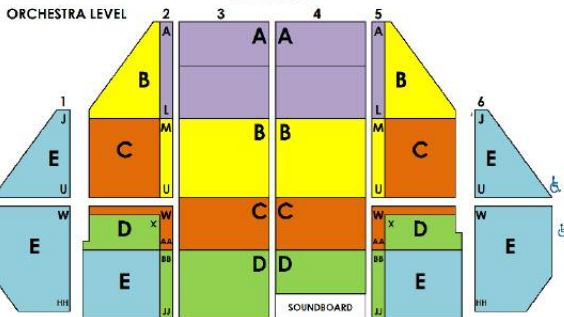

January 29 - February 10, 2019

FiddlerMusical.com

Tuesday		Wednesday		Thursday		Friday		Saturday		Sunday	
29	7:30pm	30	7:30pm	31	7:30pm	1	7:30pm	2	2pm & 7:30pm	3	1pm 6:30pm
A	\$87.00	A	\$87.00	A	\$87.00	A	\$91.00	A	\$91.00	A	\$91.00 \$87.00
B	\$60.30	B	\$60.30	B	\$63.73	B	\$78.00	B	\$78.00	B	\$78.00 \$63.73
C	\$52.30	C	\$52.30	C	\$55.23	C	\$66.00	C	\$66.00	C	\$66.00 \$55.23
D	\$40.30	D	\$40.30	D	\$42.48	D	\$54.00	D	\$54.00	D	\$54.00 \$42.48
E	\$31.00	E	\$31.00	E	\$31.00	E	\$32.00	E	\$32.00	E	\$32.00 \$31.00
5	7:30pm	6	7:30pm	7	1pm 7:30pm	8	7:30pm	9	2pm & 7:30pm	10	1pm
A	\$87.00	A	\$87.00	A	\$72.00 \$87.00	A	\$91.00	A	\$91.00	A	\$91.00
B	\$60.30	B	\$60.30	B	\$56.08 \$63.73	B	\$78.00	B	\$78.00	B	\$78.00
C	\$52.30	C	\$52.30	C	\$46.73 \$55.23	C	\$66.00	C	\$66.00	C	\$66.00
D	\$40.30	D	\$40.30	D	\$38.23 \$42.48	D	\$54.00	D	\$54.00	D	\$54.00
E	\$31.00	E	\$31.00	E	\$26.00 \$31.00	E	\$32.00	E	\$32.00	E	\$32.00

Prices include tax, handling, and print-your-own delivery. Add \$1/ticket for mail or will call.

**STAGE**

**STAGE**

**BOOK EARLY FOR BEST PRICING & SEATING**

- Flexible payment plan
- Complimentary ticket for select shows
- Pre-show dining & tour opportunities
- Customize your group experience