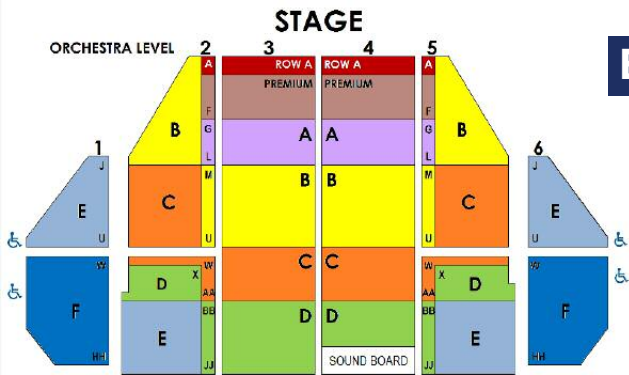

# Les Misérables

THE MUSICAL PHENOMENON

lesmiz.com

December 11-16, 2018

LesMiz.com

	Tuesday	Wednesday	Thursday	Friday	Saturday	Sunday
	11 7:30pm	12 7:30pm	13 1pm 7:30pm	14 7:30pm	15 2pm & 7:30pm	16 1pm
ROW A	\$112.00	\$112.00	\$97.00 \$112.00	\$127.00	\$127.00	\$127.00
PREM	\$97.00	\$97.00	\$92.00 \$97.00	\$102.00	\$102.00	\$102.00
A	\$87.00	\$87.00	\$87.00 \$87.00	\$97.00	\$97.00	\$97.00
B	\$69.85	\$69.85	\$69.85 \$69.85	\$87.00	\$87.00	\$87.00
C	\$63.55	\$63.55	\$60.85 \$63.55	\$77.00	\$77.00	\$77.00
D	\$51.85	\$51.85	\$49.15 \$51.85	\$67.00	\$67.00	\$67.00
E	\$40.15	\$40.15	\$37.45 \$40.15	\$51.00	\$51.00	\$51.00
F	\$31.00	\$31.00	\$27.00 \$31.00	\$41.00	\$41.00	\$41.00

Prices include tax, handling, and print-your-own delivery. Add \$1/ticket for mail or willcall.

## BOOK EARLY FOR BEST PRICING & SEATING

- Flexible payment plan
- Complimentary ticket for select shows
- Pre-show dining & tour opportunities
- Customize your group experience

Group benefits vary by show, minimum purchase required. Tickets & payments are non-refundable and non-transferrable. All guests require a ticket regardless of age. Shows are not cancelled due to weather. Times, prices, performers, and reservation guidelines subject to change.