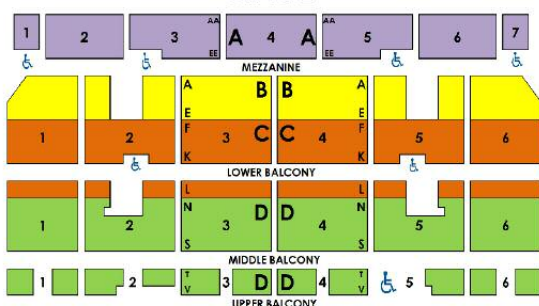

BOOK EARLY FOR BEST PRICING & SEATING

- Flexible payment plan
- Complimentary ticket for select shows
- Pre-show dining & tour opportunities
- Customize your group experience

Group benefits vary by show, minimum purchase required. Tickets & payments are non-refundable and non-transferrable. All guests require a ticket regardless of age. Shows are not cancelled due to weather. Times, prices, performers, and reservation guidelines subject to change.

Review Show Information at
FABULOUSFOX.COM/GROUPS
FOX THEATRE GROUP SERVICES
Call now to request seats 314-535-2900