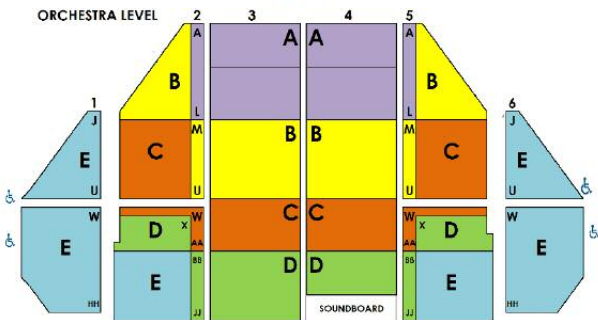

# Love Never Dies

THE PHANTOM RETURNS

September 18-30, 2018

LoveNeverDies.com

Tuesday		Wednesday		Thursday		Friday		Saturday		Sunday	
18	7:30pm	19	7:30pm	20	7:30pm	21	7:30pm	22	2pm & 7:30pm	23	1pm 6:30pm
A	\$87.00	A	\$87.00	A	\$87.00	A	\$91.00	A	\$91.00	A	\$91.00 \$87.00
B	\$60.30	B	\$60.30	B	\$63.73	B	\$78.00	B	\$78.00	B	\$78.00 \$63.73
C	\$52.30	C	\$52.30	C	\$55.23	C	\$66.00	C	\$66.00	C	\$66.00 \$55.23
D	\$40.30	D	\$40.30	D	\$42.48	D	\$54.00	D	\$54.00	D	\$54.00 \$42.48
E	\$31.00	E	\$31.00	E	\$31.00	E	\$32.00	E	\$32.00	E	\$32.00 \$31.00
25	7:30pm	26	7:30pm	27	1pm 7:30pm	28	7:30pm	29	2pm & 7:30pm	30	1pm
A	\$87.00	A	\$87.00	A	\$72.00 \$87.00	A	\$91.00	A	\$91.00	A	\$91.00
B	\$60.30	B	\$60.30	B	\$56.08 \$63.73	B	\$78.00	B	\$78.00	B	\$78.00
C	\$52.30	C	\$52.30	C	\$46.73 \$55.23	C	\$66.00	C	\$66.00	C	\$66.00
D	\$40.30	D	\$40.30	D	\$38.23 \$42.48	D	\$54.00	D	\$54.00	D	\$54.00
E	\$31.00	E	\$31.00	E	\$26.00 \$31.00	E	\$32.00	E	\$32.00	E	\$32.00

### STAGE

### BALCONY LEVEL