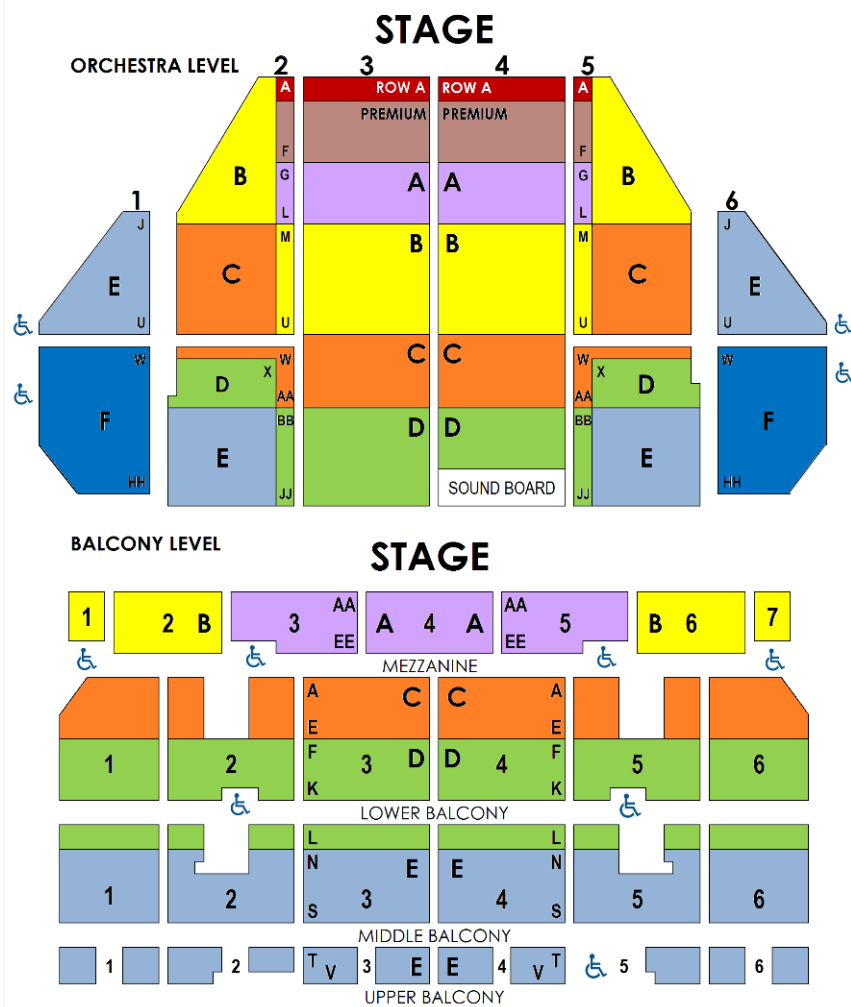

2022-2023 BROADWAY SPECIALS

Listed pricing includes standard tax, handling, and print-your-own or mobile ticket delivery.

Groups 10+ prices valid as of 6/1/22, subject to change without notice.

BLUE MAN GROUP | February 9-12, 2023

Thursday		Friday		Saturday			Sunday		STUDENTS	
2/9	7:30p	2/10	7:30p	2/11	2p	7:30p	2/12	1p	PIT	
PIT	\$98	PIT	\$98	PIT	\$103	\$103	PIT	\$103	PIT	Thur Eve Fri Eve Sat Mat Sun Mat
ROW A	\$98	ROW A	\$98	ROW A	\$103	\$103	ROW A	\$103	ROW A	
PREM	\$93	PREM	\$93	PREM	\$98	\$98	PREM	\$98	PREM	
A	\$88	A	\$88	A	\$93	\$93	A	\$93	A	
B	\$63	B	\$63	B	\$73	\$83	B	\$73	B	
C	\$58	C	\$58	C	\$68	\$78	C	\$68	C	
D	\$43	D	\$43	D	\$57	\$62	D	\$57	D	\$48
E	\$38	E	\$38	E	\$47	\$52	E	\$47	E	\$38
F	\$32	F	\$32	F	\$42	\$42	F	\$42	F	\$28