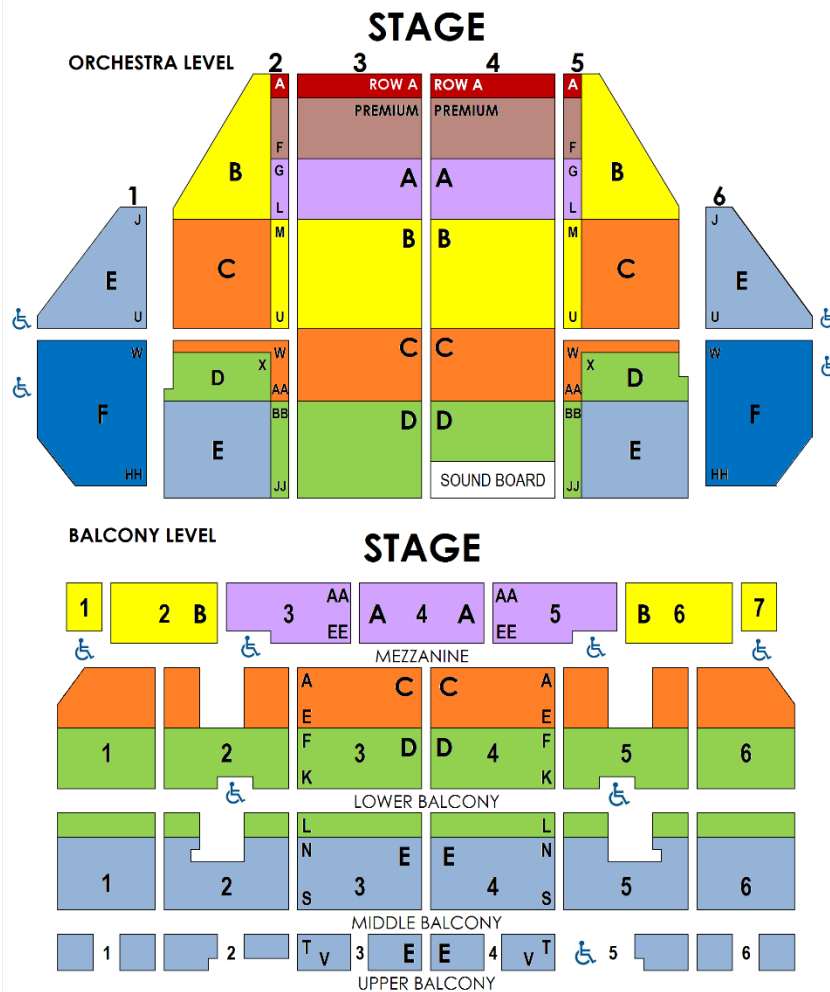

2022-2023 BROADWAY SPECIALS

Listed pricing includes standard tax, handling, and print-your-own or mobile ticket delivery.

Groups 10+ prices valid as of 6/1/22, subject to change without notice.

A CHRISTMAS CAROL | December 1-4, 2022

| Thursday | | Friday | | | Saturday | | | Sunday | | | STUDENTS | |
|----------|-------|--------|---|-------|----------|------|-------|--------|------|-------|----------|--|
| 12/1 | 7:30p | 12/2 | 10a | 7:30p | 12/3 | 2p | 7:30p | 12/4 | 1p | 6:00p | PIT | |
| PIT | \$32 | PIT | Schools Only Call Fox Groups For Info | \$55 | PIT | \$55 | \$55 | PIT | \$55 | \$55 | PIT | Fri Eve Sat Mat Sun Mat Sun Eve |
| ROW A | \$32 | ROW A | | \$55 | ROW A | \$55 | \$55 | ROW A | \$55 | \$55 | ROW A | |
| PREM | \$32 | PREM | | \$55 | PREM | \$55 | \$55 | PREM | \$55 | \$55 | PREM | |
| A | \$32 | A | | \$49 | A | \$49 | \$49 | A | \$49 | \$49 | A | |
| B | \$32 | B | | \$39 | B | \$44 | \$44 | B | \$44 | \$39 | B | |
| C | \$32 | C | | \$32 | C | \$37 | \$37 | C | \$37 | \$32 | C | \$19 |
| D | \$32 | D | | \$28 | D | \$33 | \$33 | D | \$33 | \$28 | D | \$19 |
| E | \$32 | E | | \$22 | E | \$27 | \$27 | E | \$27 | \$22 | E | \$19 |
| F | \$32 | F | \$25 | F | \$25 | \$25 | F | \$25 | \$25 | F | \$19 | |