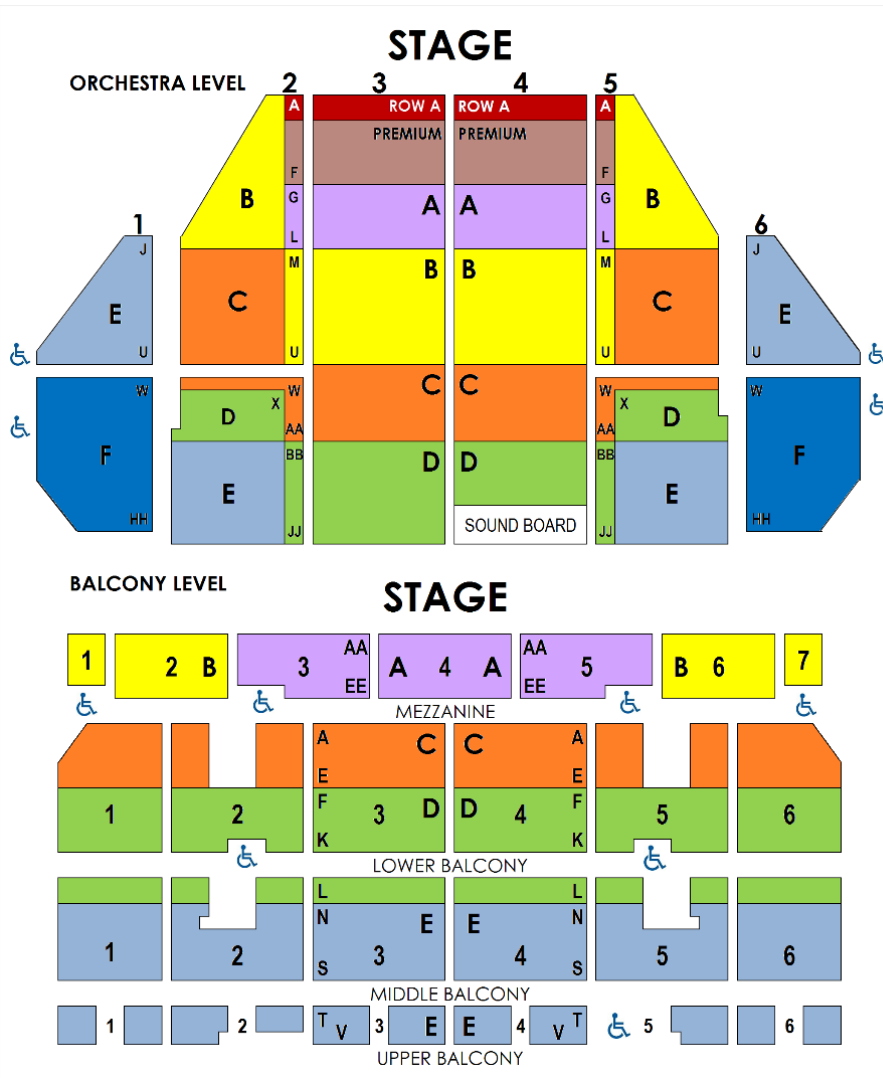

2022-2023 BROADWAY SPECIALS

Listed pricing includes standard tax, handling, and print-your-own or mobile ticket delivery.

Groups 10+ prices valid as of 6/1/22, subject to change without notice.

ELF THE MUSICAL | December 20-24, 2022

Tuesday		Wednesday		Thursday		Friday			Saturday		STUDENTS			
12/20	7:30p	12/21	7:30p	12/22	1p	7:30p	12/23	1p	7:30p	12/24	1p			
ROW A	\$93	ROW A	\$93	ROW A	\$93	\$93	ROW A	\$93	\$93	ROW A	\$93	ROW A	All Shows	
PREM	\$88	PREM	\$88	PREM	\$88	\$88	PREM	\$88	\$88	PREM	\$88	PREM		
A	\$73	A	\$73	A	\$78	\$73	A	\$78	\$73	A	\$78	A		
B	\$58	B	\$58	B	\$63	\$58	B	\$63	\$58	B	\$63	B		\$43
C	\$48	C	\$48	C	\$53	\$48	C	\$53	\$48	C	\$53	C		\$33
D	\$43	D	\$43	D	\$43	\$43	D	\$43	\$43	D	\$43	D		\$23
E	\$33	E	\$33	E	\$33	\$33	E	\$33	\$33	E	\$33	E		
F	\$28	F	\$28	F	\$28	\$28	F	\$28	\$28	F	\$28	F		