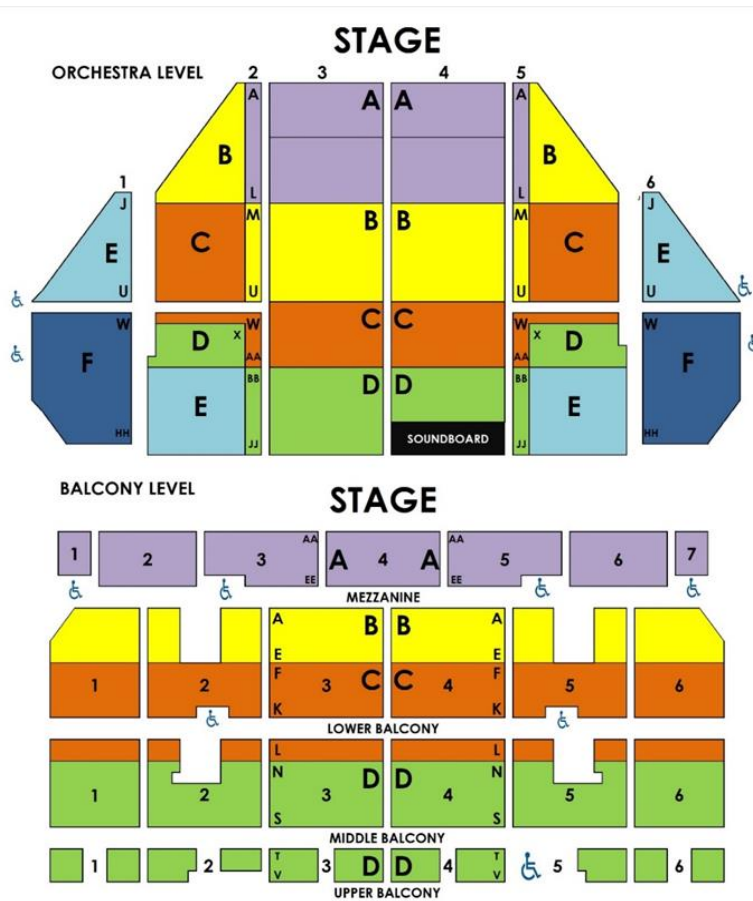

# SEASON TICKET

Listed pricing includes standard tax, handling, and print-your-own or mobile ticket delivery.

Groups 10+ Prices valid as of 6/1/22, subject to change without notice.

\*Student pricing available for select performances

## HADESTOWN | October 11-23, 2022

Tuesday		Wednesday		Thursday		Friday		Saturday			Sunday			STUDENTS*
10/11	7:30p*	10/12	7:30p*	10/13	7:30p*	10/14	7:30p*	10/15	2p	7:30p	10/16	1p	6:30p	
PIT	\$110	PIT	\$110	PIT	\$110	PIT	\$115	PIT	\$115	\$115	PIT	\$115	\$110	
A	\$95	A	\$95	A	\$95	A	\$100	A	\$100	\$100	A	\$100	\$95	
B	\$71	B	\$71	B	\$81	B	\$85	B	\$85   80	\$85	B	\$85   80	\$81	
C	\$58	C	\$58	C	\$58	C	\$73	C	\$68	\$73	C	\$68	\$58	\$48
D	\$48	D	\$48	D	\$48	D	\$61	D	\$56	\$61	D	\$56	\$48	\$38
E	\$43	E	\$43	E	\$43	E	\$50	E	\$50	\$50	E	\$50	\$43	\$28
F	\$38	F	\$38	F	\$38	F	\$41	F	\$41	\$41	F	\$41	\$38	
10/18	7:30p*	10/19	7:30p*	10/20	1p*	7:30p*	10/21	7:30p	10/22	2p	7:30p	10/23	1p	STUDENTS*
PIT	\$110	PIT	\$110	PIT	\$95	\$110	PIT	\$115	PIT	\$115	\$115	PIT	\$115	
A	\$95	A	\$95	A	\$81	\$95	A	\$100	A	\$100	\$100	A	\$100	
B	\$71	B	\$71	B	\$71   66	\$81	B	\$85	B	\$85   80	\$85	B	\$85   80	
C	\$58	C	\$58	C	\$55	\$58	C	\$73	C	\$68	\$73	C	\$68	\$48
D	\$48	D	\$48	D	\$43	\$48	D	\$61	D	\$56	\$61	D	\$56	\$38
E	\$43	E	\$43	E	\$38	\$43	E	\$50	E	\$50	\$50	E	\$50	\$28
F	\$38	F	\$38	F	\$32	\$38	F	\$41	F	\$41	\$41	F	\$41	