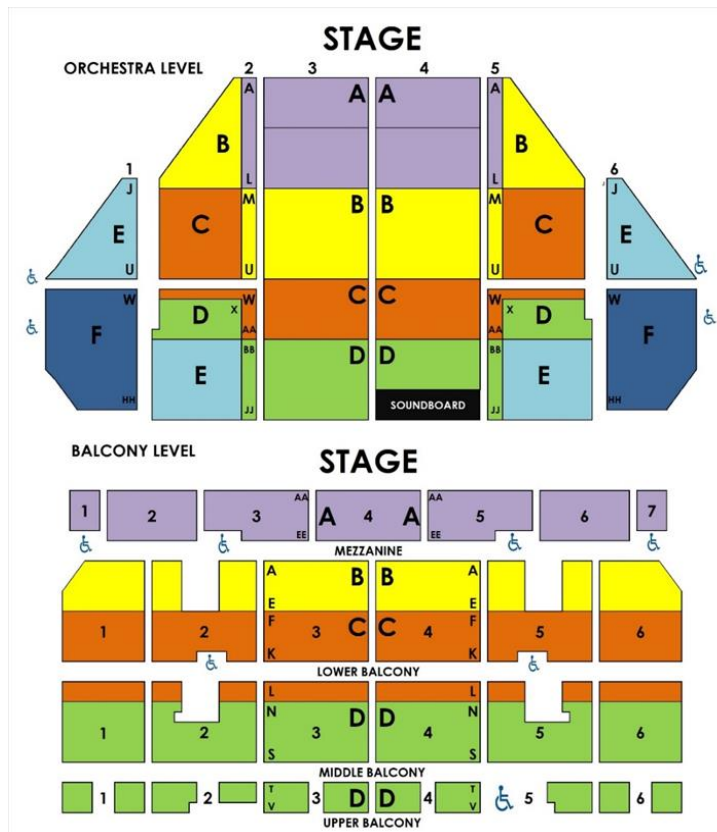

# SEASON TICKET

Listed pricing includes standard tax, handling, and print-your-own or mobile ticket delivery.

Groups 10+ Prices valid as of 6/1/22, subject to change without notice.

\*Student pricing available for select performances

## JESUS CHRIST SUPERSTAR | May 9-21, 2023

Tuesday		Wednesday		Thursday		Friday		Saturday			Sunday		STUDENTS*	
5/9	7:30p*	5/10	7:30p*	5/11	7:30p*	5/12	7:30p*	5/13	2p	7:30p	5/14	1p		6:30p
PIT	\$100	PIT	\$100	PIT	\$100	PIT	\$105	PIT	\$105	\$105	PIT	\$105	\$100	
A	\$90	A	\$90	A	\$90	A	\$95	A	\$95	\$95	A	\$95	\$90	
B	\$65	B	\$65	B	\$75	B	\$82	B	\$77	\$82	B	\$77	\$75	
C	\$53	C	\$53	C	\$53	C	\$68	C	\$63	\$68	C	\$63	\$53	\$48
D	\$40	D	\$40	D	\$40	D	\$55	D	\$50	\$55	D	\$50	\$40	\$38
E	\$37	E	\$37	E	\$37	E	\$47	E	\$47	\$47	E	\$47	\$37	\$28
F	\$32	F	\$32	F	\$32	F	\$37	F	\$37	\$37	F	\$37	\$32	
5/16	7:30p*	5/17	7:30p*	5/18	1p*	7:30p*	5/19	7:30p	5/20	2p	7:30p	5/21	1p	STUDENTS*
PIT	\$100	PIT	\$100	PIT	\$85	\$100	PIT	\$105	PIT	\$105	\$105	PIT	\$105	
A	\$90	A	\$90	A	\$75	\$90	A	\$95	A	\$95	\$95	A	\$95	
B	\$65	B	\$65	B	\$61	\$75	B	\$82	B	\$77	\$82	B	\$77	
C	\$53	C	\$53	C	\$50	\$53	C	\$68	C	\$63	\$68	C	\$63	\$48
D	\$40	D	\$40	D	\$40	\$40	D	\$55	D	\$50	\$55	D	\$50	\$38
E	\$37	E	\$37	E	\$35	\$37	E	\$47	E	\$47	\$47	E	\$47	\$28
F	\$32	F	\$32	F	\$28	\$32	F	\$37	F	\$37	\$37	F	\$37	