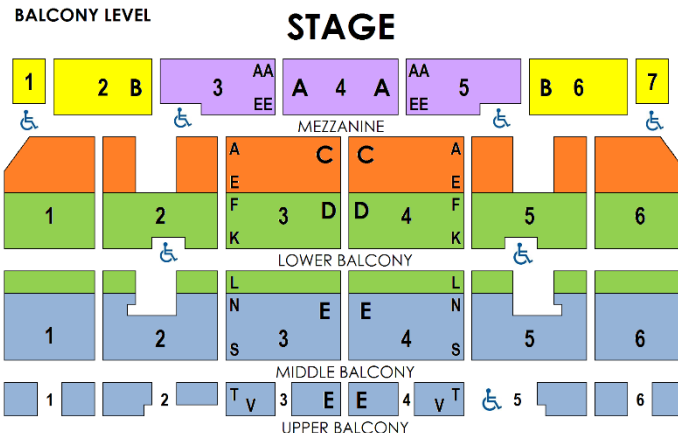

2022-2023 BROADWAY SPECIALS

Listed pricing includes standard tax, handling, and print-your-own or mobile ticket delivery.

Groups 10+ prices valid as of 6/1/22, subject to change without notice.

RUDOLPH THE RED-NOSED REINDEER

December 11, 2022

Sunday			STUDENTS	
12/11	1p	5:00p		
PIT	\$83	\$83	PIT	
ROW A	\$83	\$83	ROW A	
PREM	\$78	\$78	PREM	
A	\$73 78	\$73 78	A	
B	\$53 73	\$53 73	B	
C	\$48	\$48	C	\$43
D	\$38	\$38	D	\$33
E	\$28	\$28	E	\$23
F	\$28	\$28	F	