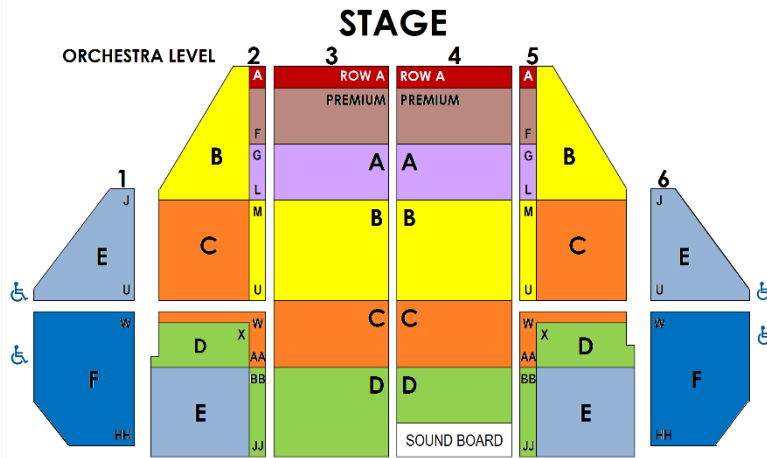

2022-2023 BROADWAY SPECIALS

Listed pricing includes standard tax, handling, and print-your-own or mobile ticket delivery.

Groups 10+ prices valid as of 6/1/22, subject to change without notice.

RUDOLPH THE RED-NOSED REINDEER

December 11, 2022

Sunday			STUDENTS	
12/11	1p	5:00p		
PIT	\$83	\$83	PIT	
ROW A	\$83	\$83	ROW A	
PREM	\$78	\$78	PREM	
A	\$73 78	\$73 78	A	
B	\$53 73	\$53 73	B	
C	\$48	\$48	C	\$43
D	\$38	\$38	D	\$33
E	\$28	\$28	E	\$23
F	\$28	\$28	F	