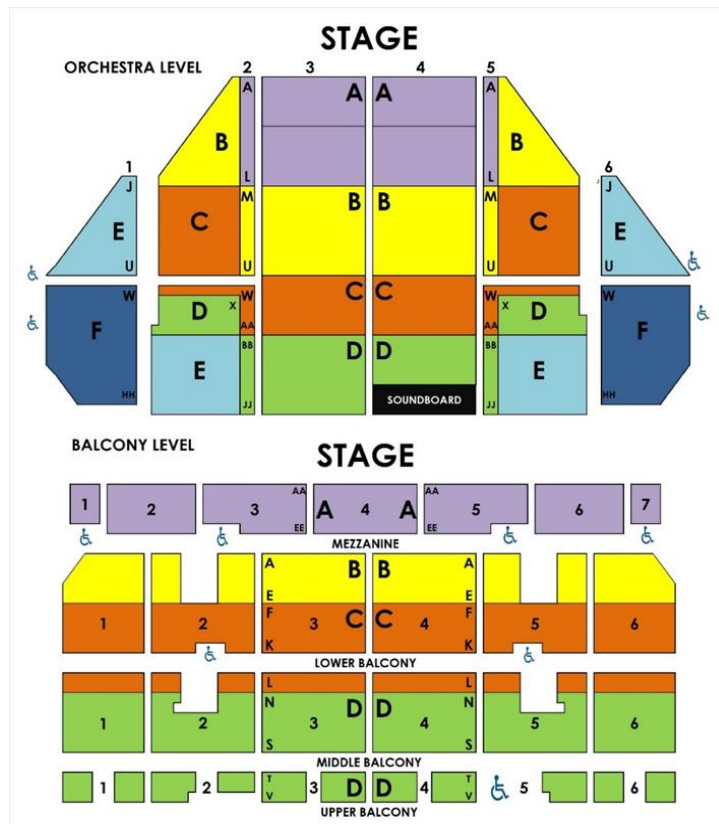

THE 2022-2023

SEASON TICKET

Listed pricing includes standard tax, handling, and print-your-own or mobile ticket delivery.

Groups 10+ Prices valid as of 6/1/22, subject to change without notice.

*Student pricing available for select performances

SIX | January 24-February 5, 2023

| Tuesday | | Wednesday | | Thursday | | Friday | | Saturday | | | Sunday | | STUDENTS* | |
|---------|--------|-----------|--------|----------|--------|--------|--------|----------|-------|-------|--------|-------|-----------|-----------|
| 1/24 | 7:30p* | 1/25 | 7:30p* | 1/26 | 7:30p* | 1/27 | 7:30p* | 1/28 | 2p | 7:30p | 1/29 | 1p | | 6:30p |
| PIT | \$110 | PIT | \$110 | PIT | \$110 | PIT | \$115 | PIT | \$115 | \$115 | PIT | \$115 | \$110 | |
| A | \$100 | A | \$100 | A | \$100 | A | \$105 | A | \$105 | \$105 | A | \$105 | \$100 | |
| B | \$86 | B | \$86 | B | \$86 | B | \$90 | B | \$90 | \$90 | B | \$90 | \$86 | |
| C | \$71 | C | \$71 | C | \$71 | C | \$78 | C | \$78 | \$78 | C | \$78 | \$71 | |
| D | \$61 | D | \$61 | D | \$61 | D | \$66 | D | \$66 | \$66 | D | \$66 | \$61 | |
| E | \$51 | E | \$51 | E | \$51 | E | \$55 | E | \$55 | \$55 | E | \$55 | \$51 | |
| F | \$41 | F | \$41 | F | \$41 | F | \$46 | F | \$46 | \$46 | F | \$46 | \$41 | |
| 1/31 | 7:30p* | 2/1 | 7:30p* | 2/2 | 1p | 7:30p* | 2/3 | 7:30p | 2/4 | 2p | 7:30p | 2/5 | 1p | STUDENTS* |
| PIT | \$110 | PIT | \$110 | PIT | \$95 | \$110 | PIT | \$115 | PIT | \$115 | \$115 | PIT | \$115 | |
| A | \$100 | A | \$100 | A | \$81 | \$100 | A | \$105 | A | \$105 | \$105 | A | \$105 | |
| B | \$86 | B | \$86 | B | \$71 | \$86 | B | \$90 | B | \$90 | \$90 | B | \$90 | |
| C | \$71 | C | \$71 | C | \$60 | \$71 | C | \$78 | C | \$78 | \$78 | C | \$78 | |
| D | \$61 | D | \$61 | D | \$48 | \$61 | D | \$66 | D | \$66 | \$66 | D | \$66 | |
| E | \$51 | E | \$51 | E | \$38 | \$51 | E | \$55 | E | \$55 | \$55 | E | \$55 | |
| F | \$41 | F | \$41 | F | \$32 | \$41 | F | \$46 | F | \$46 | \$46 | F | \$46 | |