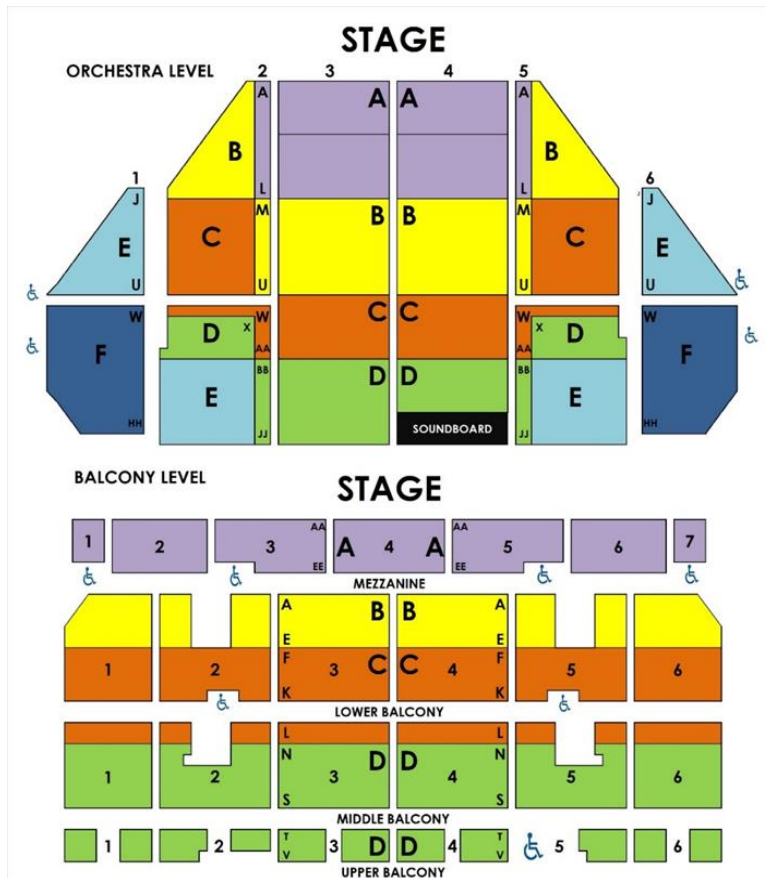

THE 2022-2023

SEASON TICKET

Listed pricing includes standard tax, handling, and print-your-own or mobile ticket delivery.

Groups 10+ Prices valid as of 6/1/22, subject to change without notice.

*Student pricing available for select performances

TOOTSIE | March 21 - April 2, 2023

Tuesday		Wednesday		Thursday		Friday		Saturday			Sunday		STUDENTS*	
3/21	7:30p*	3/22	7:30p*	3/23	7:30p*	3/24	7:30p*	3/25	2p	7:30p	3/26	1p		6:30p
A	\$90	A	\$90	A	\$90	A	\$95	A	\$95	\$95	A	\$95	\$90	
B	\$65	B	\$65	B	\$75	B	\$82	B	\$77	\$82	B	\$77	\$75	
C	\$53	C	\$53	C	\$53	C	\$68	C	\$63	\$68	C	\$63	\$53	\$48
D	\$40	D	\$40	D	\$40	D	\$55	D	\$50	\$55	D	\$50	\$40	\$38
E	\$37	E	\$37	E	\$37	E	\$47	E	\$47	\$47	E	\$47	\$37	\$28
F	\$32	F	\$32	F	\$32	F	\$37	F	\$37	\$37	F	\$37	\$32	
3/28	7:30p*	3/29	7:30p*	3/30	1p*	7:30p*	3/31	7:30p	4/1	2p	7:30	4/2	1p	STUDENTS*
A	\$90	A	\$90	A	\$75	\$90	A	\$95	A	\$95	\$95	A	\$95	
B	\$65	B	\$65	B	\$61	\$75	B	\$82	B	\$77	\$82	B	\$77	
C	\$53	C	\$53	C	\$50	\$53	C	\$68	C	\$63	\$68	C	\$63	\$48
D	\$40	D	\$40	D	\$40	\$40	D	\$55	D	\$50	\$55	D	\$50	\$38
E	\$37	E	\$37	E	\$35	\$37	E	\$47	E	\$47	\$47	E	\$47	\$28
F	\$32	F	\$32	F	\$28	\$32	F	\$37	F	\$37	\$37	F	\$37	