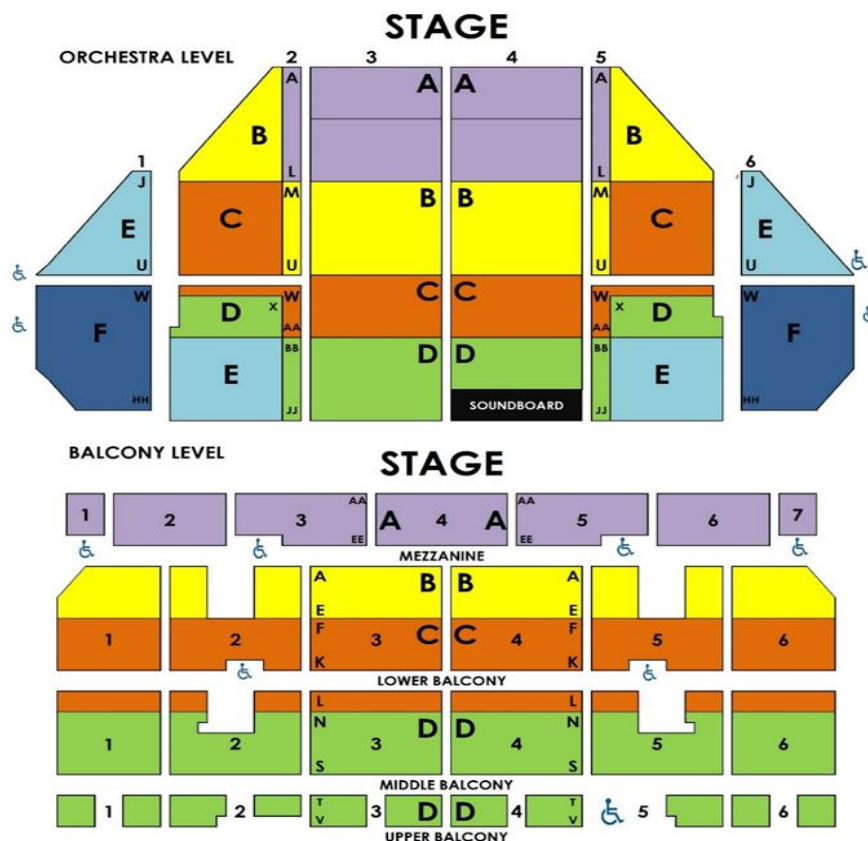

Disney FROZEN

THE HIT BROADWAY MUSICAL

November 2-13, 2022

GROUPS
10+

Listed pricing includes standard tax, handling and print-your-own or mobile ticket delivery. Group rates valid as of 6-1-22 and are subject to change. *Student pricing available for select performances.

Tuesday		Wednesday		Thursday			Friday		Saturday			Sunday			STUDENTS*
		11/2	7:30p*	11/3	1p*	7:30p*	11/4	7:30p*	11/5	2p	7:30p	11/6	1p	6:30p	
		Orch A	\$144	Orch A	\$144	\$144	Orch A	\$154	Orch A	\$154	\$154	Orch A	\$154	\$144	
		Mezz A	\$98	Mezz A	\$98	\$98	Mezz A	\$108	Mezz A	\$108	\$108	Mezz A	\$108	\$98	
		B	\$79	B	\$79	\$79	B	\$94	B	\$94	\$94	B	\$94	\$79	
		C	\$67	C	\$67	\$67	C	\$78	C	\$78	\$78	C	\$78	\$67	
		D	\$56	D	\$56	\$56	D	\$59	D	\$59	\$59	D	\$59	\$56	
		E	\$42	E	\$42	\$42	E	\$48	E	\$48	\$48	E	\$48	\$42	
		F	\$32	F	\$32	\$32	F	\$40	F	\$40	\$40	F	\$40	\$32	
11/8	7:30p*	11/9	7:30p*	11/10	7:30p*		11/11	7:30p	11/12	2p	7:30p	11/13	1p	6:30p	STUDENTS*
Orch A	\$144	Orch A	\$144	Orch A	\$144		Orch A	\$154	Orch A	\$154	\$154	Orch A	\$154	\$144	
Mezz A	\$98	Mezz A	\$98	Mezz A	\$98		Mezz A	\$108	Mezz A	\$108	\$108	Mezz A	\$108	\$98	
B	\$79	B	\$79	B	\$79		B	\$94	B	\$94	\$94	B	\$94	\$79	
C	\$67	C	\$67	C	\$67		C	\$78	C	\$78	\$78	C	\$78	\$67	
D	\$56	D	\$56	D	\$56		D	\$59	D	\$59	\$59	D	\$59	\$56	
E	\$42	E	\$42	E	\$42		E	\$48	E	\$48	\$48	E	\$48	\$42	
F	\$32	F	\$32	F	\$32		F	\$40	F	\$40	\$40	F	\$40	\$32	