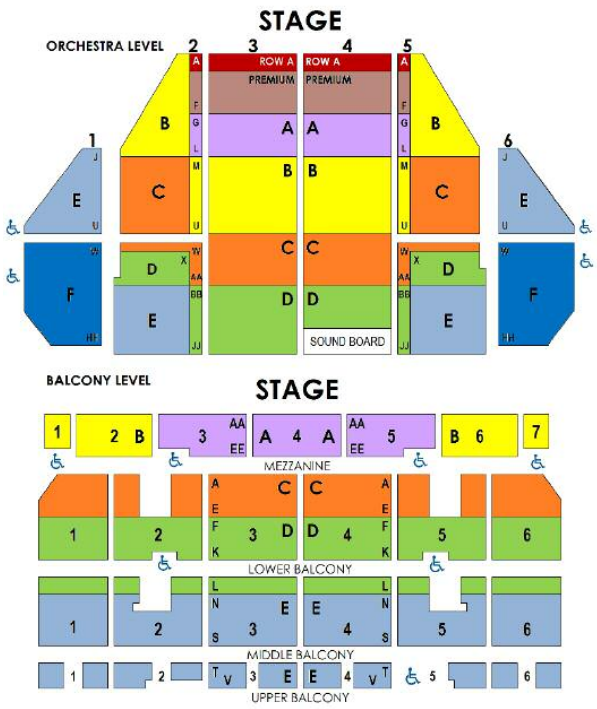

STUDENT GROUPS

A Christmas CAROL

December 6-9, 2018

NebraskaTheatreCaravan.com

Thursday		Friday		Saturday		Sunday			
6	7:30pm	7	10am 7:30pm	8	2pm & 7:30pm	9	1pm 6pm		
PIT	\$30.00	PIT	School only show all seats \$16	\$51.00	PIT	\$51.00	PIT	\$51.00	\$51.00
ROW A	\$30.00	ROW A		\$51.00	ROW A	\$51.00	ROW A	\$51.00	\$51.00
PREM	\$30.00	PREM		\$51.00	PREM	\$51.00	PREM	\$51.00	\$51.00
A	\$30.00	A		\$47.00	A	\$47.00	A	\$47.00	\$47.00
B	\$30.00	B		\$38.70	B	\$42.85	B	\$42.85	\$38.70
C	\$22.00	C		\$22.00	C	\$22.00	C	\$22.00	\$22.00
D	\$19.50	D		\$19.50	D	\$19.50	D	\$19.50	\$19.50
E	\$17.00	E		\$17.00	E	\$17.00	E	\$17.00	\$17.00
F	\$17.00	F	\$17.00	F	\$17.00	F	\$17.00	\$17.00	

Prices include tax, handling, and print-your-own delivery. Add \$1/ticket for mail or willcall.

BOOK EARLY FOR BEST PRICING & SEATING

- Groups 10+
- School group rates \$22-\$19.50-\$17
- Special school-only matinee on Fri. 12/7
- Flexible payment plan
- Complimentary ticket for select shows
- Pre-show dining & tour opportunities
- Customize your group experience