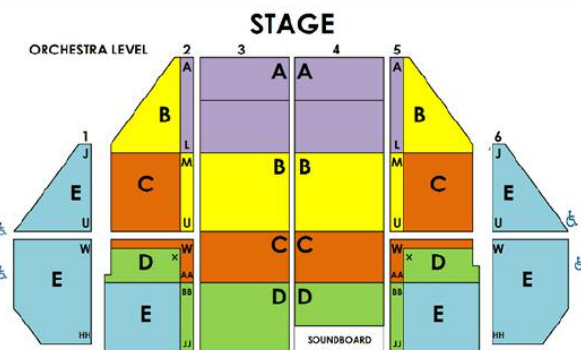

STUDENT GROUPS

Journey to the past.

ANASTASIA

THE NEW BROADWAY MUSICAL

Dec. 26 - Jan. 6, 2019

AnastasiaBroadway.com

Tuesday	Wednesday	Thursday	Friday	Saturday	Sunday
	26 7:30pm	27 1pm 7:30pm	28 7:30pm	29 2pm & 7:30pm	30 1pm 6:30pm
NO SHOW	A \$90.00	A \$77.00 \$90.00	A \$94.00	A \$94.00	A \$94.00 \$90.00
	B \$47.00	B \$47.00 \$47.00	B \$47.00	B \$84.00	B \$84.00 \$47.00
	C \$37.00	C \$37.00 \$37.00	C \$37.00	C \$72.00	C \$72.00 \$37.00
	D \$27.00	D \$27.00 \$27.00	D \$27.00	D \$58.00	D \$58.00 \$27.00
	E \$32.00	E \$29.00 \$32.00	E \$37.00	E \$37.00	E \$37.00 \$32.00
1 7:30pm	2 7:30pm	3 7:30pm	4 7:30pm	5 2pm & 7:30pm	6 1pm 6:30pm
A \$90.00	A \$90.00	A \$90.00	A \$94.00	A \$94.00	A \$94.00 \$90.00
B \$47.00	B \$47.00	B \$47.00	B \$84.00	B \$84.00	B \$84.00 \$47.00
C \$37.00	C \$37.00	C \$37.00	C \$72.00	C \$72.00	C \$72.00 \$37.00
D \$27.00	D \$27.00	D \$27.00	D \$58.00	D \$58.00	D \$58.00 \$27.00
E \$32.00	E \$32.00	E \$32.00	E \$37.00	E \$37.00	E \$37.00 \$32.00

Prices include tax, handling, and print-your-own delivery. Add \$1/ticket for mail or will call. Recommended for ages 7+

CAST Q & A
Dec. 28

EDUCATIONAL ENCORES

Educational Encores are an interactive experience with the cast for designated shows and dates. Purchase your **Student Group Tickets** and make a reservation in advance to be included in the post-show **Cast Q & A**. Sessions begin approx. 10 minutes after the performance and are 20 minutes in length.