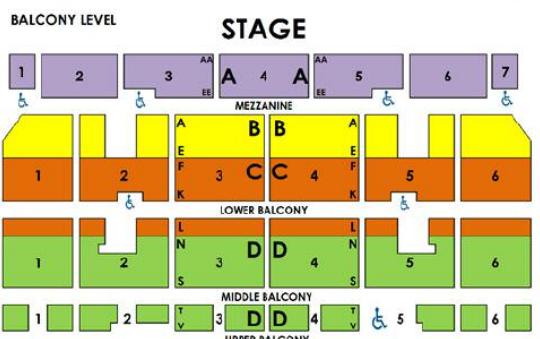

STUDENT GROUPS

Journey to the past.

ANASTASIA

THE NEW BROADWAY MUSICAL

Dec. 26 - Jan. 6, 2019

AnastasiaBroadway.com

Tuesday	Wednesday	Thursday	Friday	Saturday	Sunday
	26 7:30pm	27 1pm 7:30pm	28 7:30pm	29 2pm & 7:30pm	30 1pm 6:30pm
NO SHOW	A \$90.00	A \$77.00 \$90.00	A \$94.00	A \$94.00	A \$94.00 \$90.00
	B \$47.00	B \$47.00 \$47.00	B \$47.00	B \$84.00	B \$84.00 \$47.00
	C \$37.00	C \$37.00 \$37.00	C \$37.00	C \$72.00	C \$72.00 \$37.00
	D \$27.00	D \$27.00 \$27.00	D \$27.00	D \$58.00	D \$58.00 \$27.00
	E \$32.00	E \$29.00 \$32.00	E \$37.00	E \$37.00	E \$37.00 \$32.00
1 7:30pm	2 7:30pm	3 7:30pm	4 7:30pm	5 2pm & 7:30pm	6 1pm 6:30pm
A \$90.00	A \$90.00	A \$90.00	A \$94.00	A \$94.00	A \$94.00 \$90.00
B \$47.00	B \$47.00	B \$47.00	B \$84.00	B \$84.00	B \$84.00 \$47.00
C \$37.00	C \$37.00	C \$37.00	C \$72.00	C \$72.00	C \$72.00 \$37.00
D \$27.00	D \$27.00	D \$27.00	D \$58.00	D \$58.00	D \$58.00 \$27.00
E \$32.00	E \$32.00	E \$32.00	E \$37.00	E \$37.00	E \$37.00 \$32.00

Prices include tax, handling, and print-your-own delivery. Add \$1/ticket for mail or will call. Recommended for ages 7+

CAST Q & A
Dec. 28

EDUCATIONAL ENCORES

Educational Encores are an interactive experience with the cast for designated shows and dates. Purchase your **Student Group Tickets** and make a reservation in advance to be included in the post-show **Cast Q & A**. Sessions begin approx. 10 minutes after the performance and are 20 minutes in length.