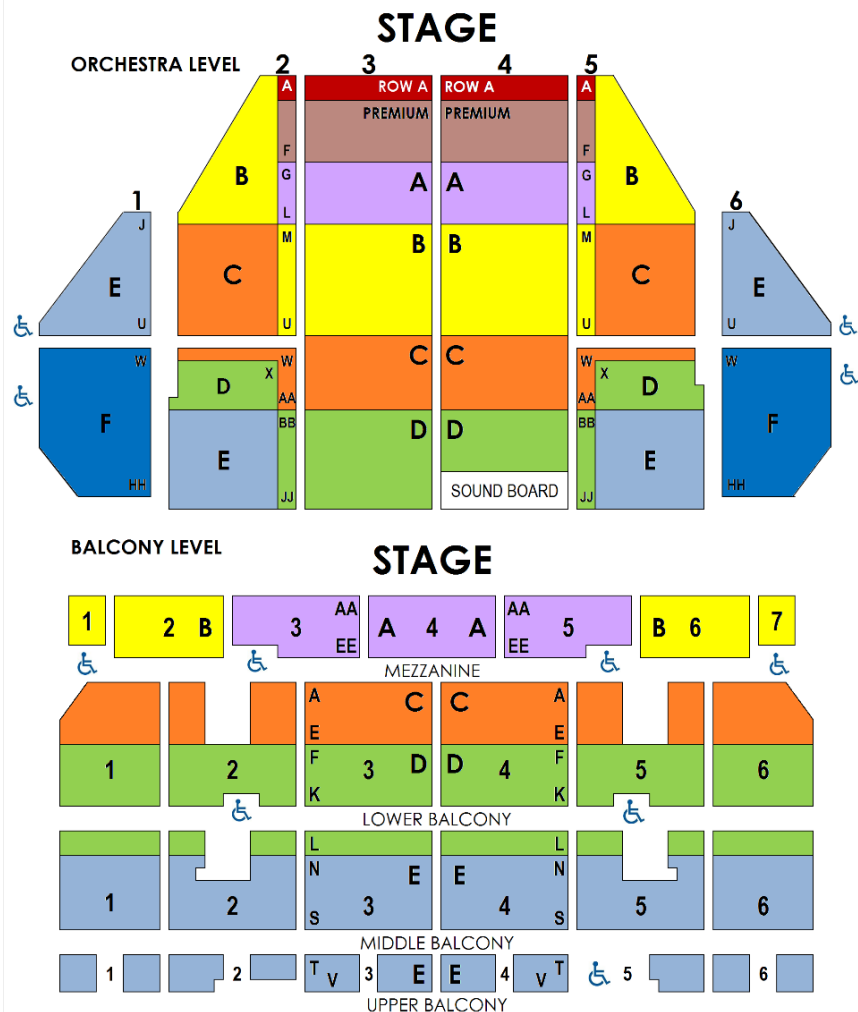

February 9-12, 2023

GROUPS  
10+

Listed pricing includes standard tax, handling and print-your-own or mobile ticket delivery. Group rates valid as of 6-1-22 and are subject to change. \*Student pricing available for select performances.

Thursday		Friday		Saturday		Sunday		STUDENTS	
2/9	7:30p	2/10	7:30p	2/11	2p	7:30p	2/12	1p	
PIT	\$98	PIT	\$98	PIT	\$103	\$103	PIT	\$103	PIT
ROW A	\$98	ROW A	\$98	ROW A	\$103	\$103	ROW A	\$103	ROW A
PREM	\$93	PREM	\$93	PREM	\$98	\$98	PREM	\$98	PREM
A	\$88	A	\$88	A	\$93	\$93	A	\$93	A
B	\$63	B	\$63	B	\$73	\$83	B	\$73	B
C	\$58	C	\$58	C	\$68	\$78	C	\$68	C
D	\$43	D	\$43	D	\$57	\$62	D	\$57	D
E	\$38	E	\$38	E	\$47	\$52	E	\$47	E
F	\$32	F	\$32	F	\$42	\$42	F	\$42	F
									Thur Eve Fri Eve Sat Mat Sun Mat
									\$48
									\$38
									\$28