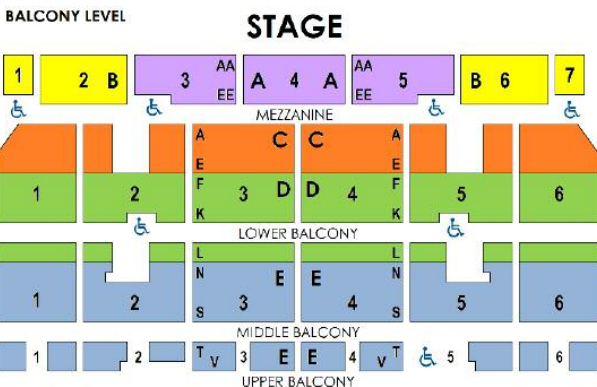

STUDENT GROUPS

Beautiful

The Carole King Musical

March 12-17,
2019

BeautifulOnBroadway.com

	Tuesday 12 7:30pm	Wednesday 13 7:30pm	Thursday 14 1pm 7:30pm	Friday 15 7:30pm	Saturday 16 2pm & 7:30pm	Sunday 17 1pm
ROW A	\$107.00	\$107.00	\$97.00	\$127.00	\$127.00	\$127.00
PREM	\$97.00	\$97.00	\$92.00	\$102.00	\$102.00	\$102.00
A	\$87.00	\$87.00	\$82.00	\$97.00	\$97.00	\$97.00
B	\$66.28	\$66.28	\$63.73	\$87.00	\$87.00	\$87.00
C	\$42.00	\$42.00	\$42.00	\$42.00	\$77.00	\$77.00
D	\$32.00	\$32.00	\$32.00	\$32.00	\$67.00	\$67.00
E	\$22.00	\$22.00	\$22.00	\$22.00	\$51.00	\$51.00
F	\$31.00	\$31.00	\$27.00	\$41.00	\$41.00	\$41.00

Prices include tax, handling, and print-your-own delivery.
Add \$1/ticket for mail or will call. Contains mature themes, alcohol use.

CAST Q & A
March 15

EDUCATIONAL ENCORES

Educational Encores are an interactive experience with the cast for designated shows and dates. Purchase your **Student Group Tickets** and make a reservation in advance to be included in the post-show **Cast Q & A**. Sessions begin approx. 10 minutes after the performance and are 20 minutes in length.
*Subject to sufficient group interest, cast availability and capacity limits.