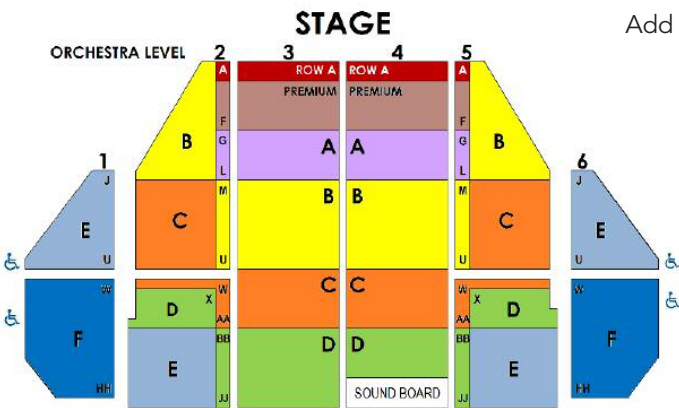

STUDENT GROUPS

Beautiful

The Carole King Musical

March 12-17,
2019

BeautifulOnBroadway.com

	Tuesday 12 7:30pm	Wednesday 13 7:30pm	Thursday 14 1pm 7:30pm	Friday 15 7:30pm	Saturday 16 2pm & 7:30pm	Sunday 17 1pm
ROW A	\$107.00	\$107.00	\$97.00	\$127.00	\$127.00	\$127.00
PREM	\$97.00	\$97.00	\$92.00	\$102.00	\$102.00	\$102.00
A	\$87.00	\$87.00	\$82.00	\$97.00	\$97.00	\$97.00
B	\$66.28	\$66.28	\$63.73	\$87.00	\$87.00	\$87.00
C	\$42.00	\$42.00	\$42.00	\$42.00	\$77.00	\$77.00
D	\$32.00	\$32.00	\$32.00	\$32.00	\$67.00	\$67.00
E	\$22.00	\$22.00	\$22.00	\$22.00	\$51.00	\$51.00
F	\$31.00	\$31.00	\$27.00	\$41.00	\$41.00	\$41.00

Prices include tax, handling, and print-your-own delivery.
Add \$1/ticket for mail or will call. Contains mature themes, alcohol use.

CAST Q & A
March 15

EDUCATIONAL ENCORES

Educational Encores are an interactive experience with the cast for designated shows and dates. Purchase your **Student Group Tickets** and make a reservation in advance to be included in the post-show **Cast Q & A**. Sessions begin approx. 10 minutes after the performance and are 20 minutes in length.
*Subject to sufficient group interest, cast availability and capacity limits.