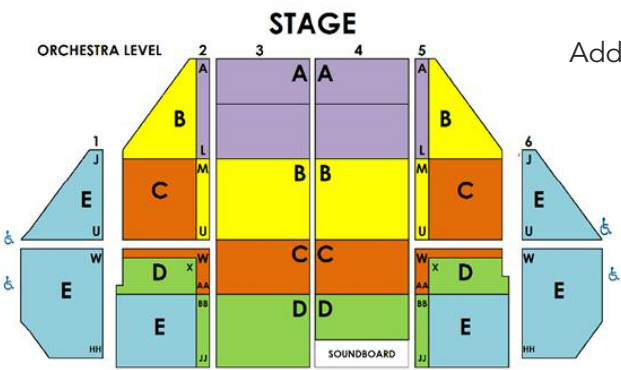

STUDENT GROUPS

COME FROM AWAY

A NEW MUSICAL

May 14-26, 2019

ComeFromAway.com

Tuesday		Wednesday		Thursday		Friday		Saturday		Sunday	
14	7:30pm	15	7:30pm	16	7:30pm	17	7:30pm	18	2pm & 7:30pm	19	1pm 6:30pm
PIT	\$101.00	PIT	\$101.00	PIT	\$101.00	PIT	\$107.00	PIT	\$107.00	PIT	\$107.00 \$101.00
A	\$90.00	A	\$90.00	A	\$90.00	A	\$94.00	A	\$94.00	A	\$94.00 \$90.00
B	\$47.00	B	\$47.00	B	\$47.00	B	\$47.00	B	\$84.00	B	\$84.00 \$47.00
C	\$37.00	C	\$37.00	C	\$37.00	C	\$37.00	C	\$72.00	C	\$72.00 \$37.00
D	\$27.00	D	\$27.00	D	\$27.00	D	\$27.00	D	\$58.00	D	\$58.00 \$27.00
E	\$32.00	E	\$32.00	E	\$32.00	E	\$37.00	E	\$37.00	E	\$37.00 \$32.00
21		22		23		24		25		26	
7:30pm		7:30pm		1pm 7:30pm		7:30pm		2pm & 7:30pm		1pm	
PIT	\$101.00	PIT	\$101.00	PIT	\$87.00 \$101.00	PIT	\$107.00	PIT	\$107.00	PIT	\$107.00
A	\$90.00	A	\$90.00	A	\$77.00 \$90.00	A	\$94.00	A	\$94.00	A	\$94.00
B	\$47.00	B	\$47.00	B	\$47.00 \$47.00	B	\$84.00	B	\$84.00	B	\$84.00
C	\$37.00	C	\$37.00	C	\$37.00 \$37.00	C	\$72.00	C	\$72.00	C	\$72.00
D	\$27.00	D	\$27.00	D	\$27.00 \$27.00	D	\$58.00	D	\$58.00	D	\$58.00
E	\$32.00	E	\$32.00	E	\$29.00 \$32.00	E	\$37.00	E	\$37.00	E	\$37.00

Prices include tax, handling, and print-your-own delivery. Add \$1/ticket for mail or will call. Recommended for ages 10+

CAST Q & A
May 17

EDUCATIONAL ENCORES

Educational Encores are an interactive experience with the cast for designated shows and dates. Purchase your **Student Group Tickets** and make a reservation in advance to be included in the post-show **Cast Q & A**. Sessions begin approx. 10 minutes after the performance and are 20 minutes in length. *Subject to sufficient group interest, cast availability and capacity limits.