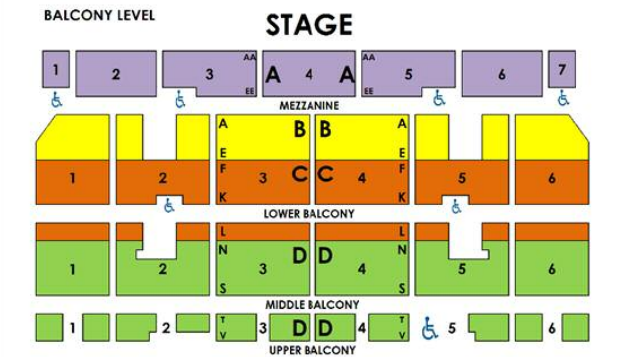

STUDENT GROUPS

COME FROM AWAY

A NEW MUSICAL

May 14-26, 2019

ComeFromAway.com

Tuesday		Wednesday		Thursday		Friday		Saturday		Sunday	
14	7:30pm	15	7:30pm	16	7:30pm	17	7:30pm	18	2pm & 7:30pm	19	1pm 6:30pm
PIT	\$101.00	PIT	\$101.00	PIT	\$101.00	PIT	\$107.00	PIT	\$107.00	PIT	\$107.00 \$101.00
A	\$90.00	A	\$90.00	A	\$90.00	A	\$94.00	A	\$94.00	A	\$94.00 \$90.00
B	\$47.00	B	\$47.00	B	\$47.00	B	\$47.00	B	\$84.00	B	\$84.00 \$47.00
C	\$37.00	C	\$37.00	C	\$37.00	C	\$37.00	C	\$72.00	C	\$72.00 \$37.00
D	\$27.00	D	\$27.00	D	\$27.00	D	\$27.00	D	\$58.00	D	\$58.00 \$27.00
E	\$32.00	E	\$32.00	E	\$32.00	E	\$37.00	E	\$37.00	E	\$37.00 \$32.00
21		22		23		24		25		26	
7:30pm		7:30pm		1pm 7:30pm		7:30pm		2pm & 7:30pm		1pm	
PIT	\$101.00	PIT	\$101.00	PIT	\$87.00 \$101.00	PIT	\$107.00	PIT	\$107.00	PIT	\$107.00
A	\$90.00	A	\$90.00	A	\$77.00 \$90.00	A	\$94.00	A	\$94.00	A	\$94.00
B	\$47.00	B	\$47.00	B	\$47.00 \$47.00	B	\$84.00	B	\$84.00	B	\$84.00
C	\$37.00	C	\$37.00	C	\$37.00 \$37.00	C	\$72.00	C	\$72.00	C	\$72.00
D	\$27.00	D	\$27.00	D	\$27.00 \$27.00	D	\$58.00	D	\$58.00	D	\$58.00
E	\$32.00	E	\$32.00	E	\$29.00 \$32.00	E	\$37.00	E	\$37.00	E	\$37.00

Prices include tax, handling, and print-your-own delivery. Add \$1/ticket for mail or will call. Recommended for ages 10+

CAST Q & A
May 17

EDUCATIONAL ENCORES

Educational Encores are an interactive experience with the cast for designated shows and dates. Purchase your **Student Group Tickets** and make a reservation in advance to be included in the post-show **Cast Q & A**. Sessions begin approx. 10 minutes after the performance and are 20 minutes in length. *Subject to sufficient group interest, cast availability and capacity limits.