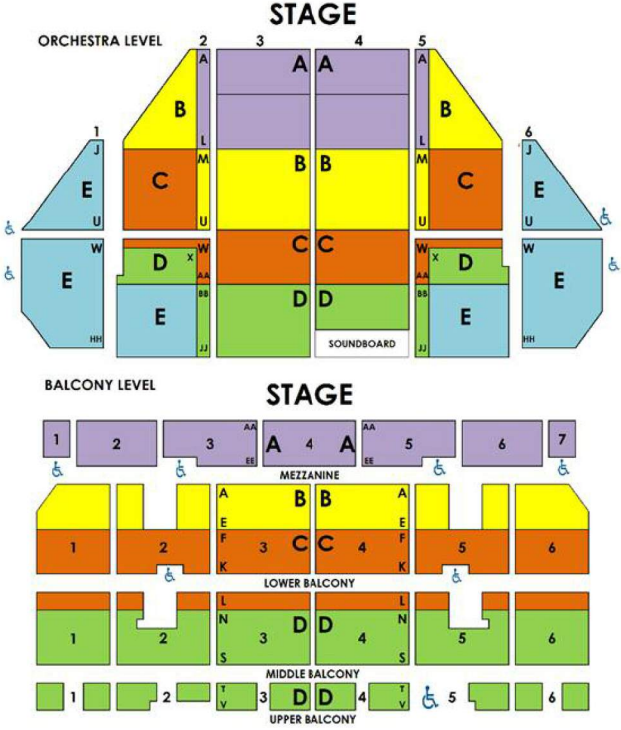

STUDENT GROUPS

COME FROM AWAY

A NEW MUSICAL

May 14-26, 2019

ComeFromAway.com

Tuesday		Wednesday		Thursday		Friday		Saturday		Sunday		
14	7:30p	15	7:30p	16	7:30p	17	7:30p	18	2p & 7:30p	19	1p 6:30p	
PIT	\$101	PIT	\$101	PIT	\$101	PIT	\$107	PIT	\$107	PIT	\$107	\$101
A	\$90	A	\$90	A	\$90	A	\$94	A	\$94	A	\$94	\$90
B	\$32 balc	B	\$32 balc	B	\$32 balc	B	\$32 balc	B	\$32 balc	B	\$32 balc	\$32 balc
C	\$32/\$22	C	\$32/\$22	C	\$32/\$22	C	\$32/\$22	C	\$22 balc	C	\$22 balc	\$32/\$22
D	\$22	D	\$22	D	\$22	D	\$22	D	\$22 balc	D	\$22 balc	\$22
E	\$22	E	\$22	E	\$22	E	\$22	E	\$37	E	\$37	\$22
21	7:30p	22	7:30p	23	1p 7:30p	24	7:30p	25	2p & 7:30p	26	1p	
PIT	\$101	PIT	\$101	PIT	\$87 \$101	PIT	\$107	PIT	\$107	PIT	\$107	
A	\$90	A	\$90	A	\$77 \$90	A	\$94	A	\$94	A	\$94	
B	\$32 balc	B	\$32 balc	B	\$32 balc \$32 balc	B	\$32 balc	B	\$32 balc	B	\$32 balc	
C	\$32/\$22	C	\$32/\$22	C	\$22 balc \$32/\$22	C	\$32/\$22	C	\$32/\$22	C	\$32/\$22	
D	\$22	D	\$22	D	\$22 balc \$22	D	\$22	D	\$22	D	\$22	
E	\$22	E	\$22	E	\$29 \$22	E	\$22	E	\$22	E	\$22	

Prices (current as of 3/26/19) include tax, handling, and print-your-own delivery. Add \$1/ticket for mail or will call. Recommended ages 10+

CAST Q & A
May 17

EDUCATIONAL ENCORES

Educational Encores are an interactive experience with the cast for designated shows and dates. Purchase your **Student Group Tickets** and make a reservation in advance to be included in the post-show **Cast Q & A**. Sessions begin approx. 10 minutes after the performance and are 20 minutes in length. *Subject to sufficient group interest, cast availability and capacity limits.