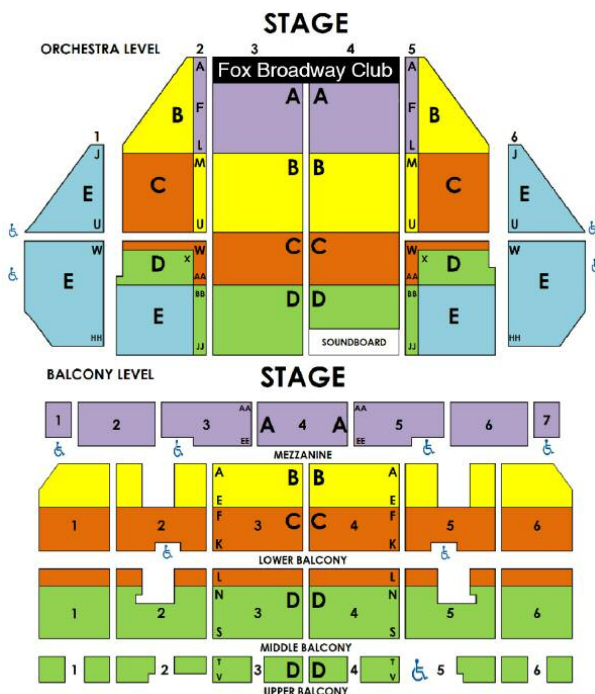

STUDENT GROUPS

**“A BIG TREAT
READY TO SATISFY
ANY SWEET TOOTH
LOOKING FOR A
GOLDEN TICKET!”**

-Entertainment Weekly

**March 17-29,
2020**

CharlieOnBroadway.com

**FOX THEATRE
GROUP SERVICES**

	Tuesday	Wednesday	Thursday	Friday	Saturday	Sunday
	3/17 7:30pm	3/18 7:30pm	3/19 7:30pm	3/20 7:30pm	3/21 2pm & 7:30pm	3/22 1pm & 6:30pm
A	\$88.00	\$88.00	\$88.00	\$92.00	\$92.00	\$92.00
B	\$43.00	\$43.00	\$43.00	\$43.00	\$79.00	\$43.00
C	\$33.00	\$33.00	\$33.00	\$33.00	\$67.00	\$33.00
D	\$23.00	\$23.00	\$23.00	\$23.00	\$53.00	\$23.00
E	\$32.00	\$32.00	\$32.00	\$33.00	\$33.00	\$33.00

	Tuesday	Wednesday	Thursday	Friday	Saturday	Sunday
	3/24 7:30pm	3/25 7:30pm	3/26 1pm & 7:30pm	3/27 7:30pm	3/28 2pm & 7:30pm	3/29 1pm
A	\$88.00	\$88.00	\$73.00 \$88.00	\$92.00	\$92.00 \$92.00	\$92.00
B	\$43.00	\$43.00	\$43.00 \$43.00	\$43.00	\$43.00 \$79.00	\$79.00
C	\$33.00	\$33.00	\$33.00 \$33.00	\$33.00	\$33.00 \$67.00	\$67.00
D	\$23.00	\$23.00	\$23.00 \$23.00	\$23.00	\$23.00 \$53.00	\$53.00
E	\$32.00	\$32.00	\$27.00 \$32.00	\$33.00	\$33.00 \$33.00	\$33.00

Prices include standard tax, handling and print-your-own-delivery. (Pricing valid as of 11/18/19, subject to change without notice)

Thursday Matinee 3/26 is currently on waitlist status

Review Show Information at
FABULOUSFOX.COM/GROUPS
Call now to request seats 314-535-2900