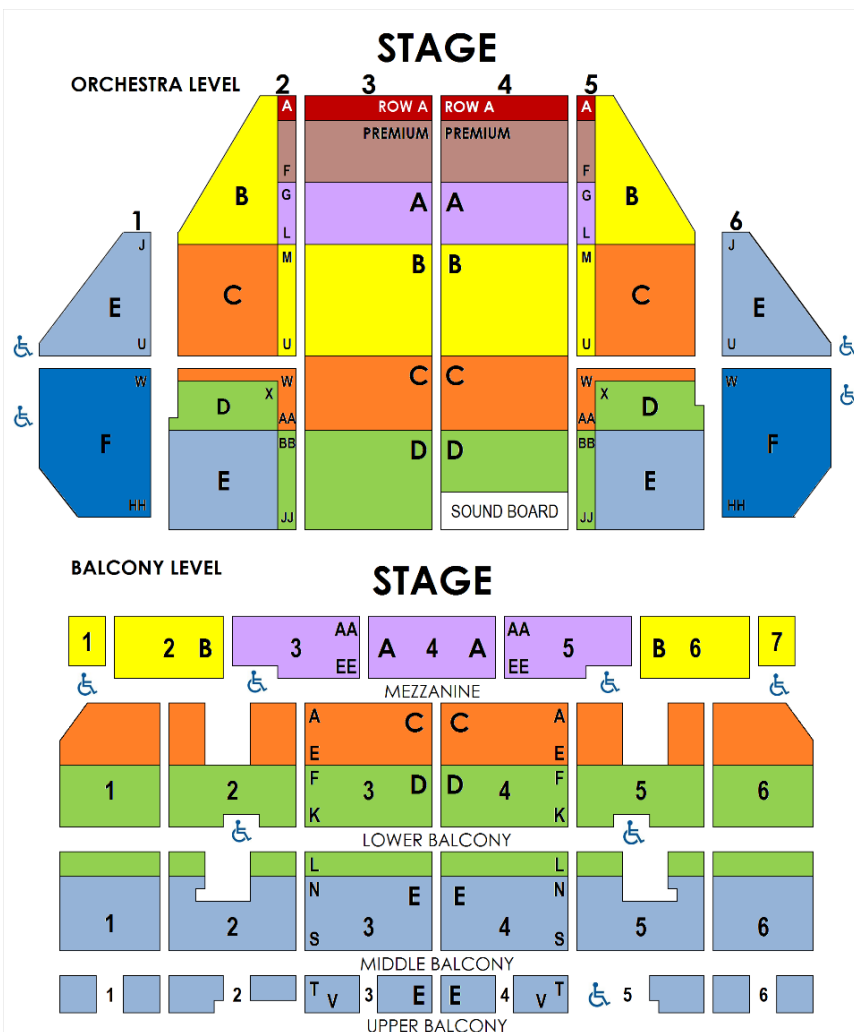

The Broadway Musical™

December 20-24, 2022

GROUPS
10+

Listed pricing includes standard tax, handling and print-your-own or mobile ticket delivery. Group rates valid as of 6-1-22 and are subject to change. *Student pricing available for select performances.

Tuesday		Wednesday		Thursday		Friday		Saturday		STUDENTS				
12/20	7:30p	12/21	7:30p	12/22	1p	7:30p	12/23	1p	7:30p	12/24	1p			
ROW A	\$93	ROW A	\$93	ROW A	\$93	\$93	ROW A	\$93	\$93	ROW A	\$93	ROW A	All Shows	
PREM	\$88	PREM	\$88	PREM	\$88	\$88	PREM	\$88	\$88	PREM	\$88	PREM		
A	\$73	A	\$73	A	\$78	\$73	A	\$78	\$73	A	\$78	A		
B	\$58	B	\$58	B	\$63	\$58	B	\$63	\$58	B	\$63	B		\$43
C	\$48	C	\$48	C	\$53	\$48	C	\$53	\$48	C	\$53	C		\$33
D	\$43	D	\$43	D	\$43	\$43	D	\$43	\$43	D	\$43	D		\$23
E	\$33	E	\$33	E	\$33	\$33	E	\$33	\$33	E	\$33	E		
F	\$28	F	\$28	F	\$28	\$28	F	\$28	\$28	F	\$28	F		

CALL NOW TO BOOK YOUR GROUP EXPERIENCE

Groups @ The Fabulous Fox

(314) 535-2900 | Mon-Fri 10am to 5pm