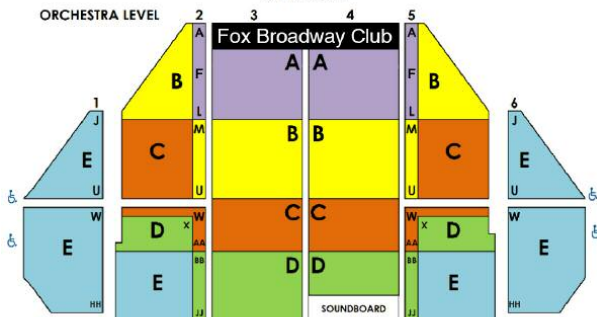

**FOX THEATRE
GROUP SERVICES**

	Tuesday	Wednesday	Thursday	Friday	Saturday	Sunday
	3/17 7:30pm	3/18 7:30pm	3/19 7:30pm	3/20 7:30pm	3/21 2pm & 7:30pm	3/22 1pm 6:30pm
A	\$88.00	\$88.00	\$88.00	\$92.00	\$92.00	\$92.00 \$88.00
B	\$61.30	\$61.30	\$64.73	\$79.00	\$79.00	\$79.00 \$64.73
C	\$53.30	\$53.30	\$56.23	\$67.00	\$67.00	\$67.00 \$56.23
D	\$41.30	\$41.30	\$43.48	\$53.00	\$53.00	\$53.00 \$43.48
E	\$32.00	\$32.00	\$32.00	\$33.00	\$33.00	\$33.00 \$32.00
	3/24 7:30pm	3/25 7:30pm	3/26 1pm 7:30pm	3/27 7:30pm	3/28 2pm & 7:30pm	3/29 1pm
A	\$88.00	\$88.00	\$73.00 \$88.00	\$92.00	\$92.00	\$92.00
B	\$61.30	\$61.30	\$57.08 \$64.73	\$79.00	\$79.00	\$79.00
C	\$53.30	\$53.30	\$47.73 \$56.23	\$67.00	\$67.00	\$67.00
D	\$41.30	\$41.30	\$39.23 \$43.48	\$53.00	\$53.00	\$53.00
E	\$32.00	\$32.00	\$27.00 \$32.00	\$33.00	\$33.00	\$33.00

Prices include standard tax, handling, and print-your-own delivery.

STAGE

STAGE

BOOK EARLY FOR BEST PRICING & SEATING

- A group of 10 or more
- Flexible payment plan
- Complimentary ticket for select performances
- Pre-show dining & tour opportunities
- Customize your group experience