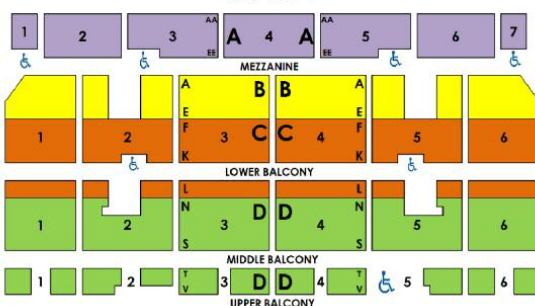

**FOX THEATRE
GROUP SERVICES**

	Tuesday	Wednesday	Thursday	Friday	Saturday	Sunday
	3/17 7:30pm	3/18 7:30pm	3/19 7:30pm	3/20 7:30pm	3/21 2pm & 7:30pm	3/22 1pm 6:30pm
A	\$88.00	\$88.00	\$88.00	\$92.00	\$92.00	\$92.00 \$88.00
B	\$61.30	\$61.30	\$64.73	\$79.00	\$79.00	\$79.00 \$64.73
C	\$53.30	\$53.30	\$56.23	\$67.00	\$67.00	\$67.00 \$56.23
D	\$41.30	\$41.30	\$43.48	\$53.00	\$53.00	\$53.00 \$43.48
E	\$32.00	\$32.00	\$32.00	\$33.00	\$33.00	\$33.00 \$32.00
	3/24 7:30pm	3/25 7:30pm	3/26 1pm 7:30pm	3/27 7:30pm	3/28 2pm & 7:30pm	3/29 1pm
A	\$88.00	\$88.00	\$73.00 \$88.00	\$92.00	\$92.00	\$92.00
B	\$61.30	\$61.30	\$57.08 \$64.73	\$79.00	\$79.00	\$79.00
C	\$53.30	\$53.30	\$47.73 \$56.23	\$67.00	\$67.00	\$67.00
D	\$41.30	\$41.30	\$39.23 \$43.48	\$53.00	\$53.00	\$53.00
E	\$32.00	\$32.00	\$27.00 \$32.00	\$33.00	\$33.00	\$33.00

Prices include standard tax, handling, and print-your-own delivery.

STAGE

STAGE

BOOK EARLY FOR BEST PRICING & SEATING

- A group of 10 or more
- Flexible payment plan
- Complimentary ticket for select performances
- Pre-show dining & tour opportunities
- Customize your group experience