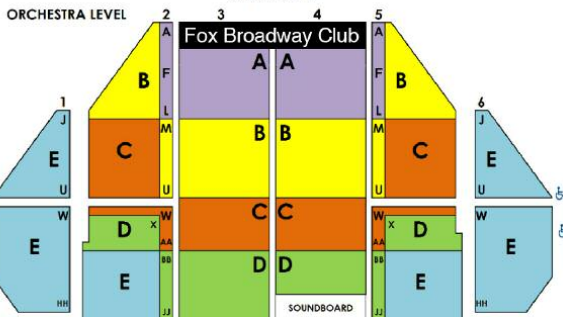

STAGE

BOOK EARLY FOR BEST PRICING & SEATING

- A group of 15 or more
- Flexible payment plan
- Pre-show dining & tour opportunities
- Customize your group experience

Group benefits vary by show, minimum purchase required. Tickets & payments are non-refundable and non-transferrable. All guests require a ticket regardless of age. Shows are not cancelled due to weather. Times, prices, performers, and reservation guidelines subject to change.