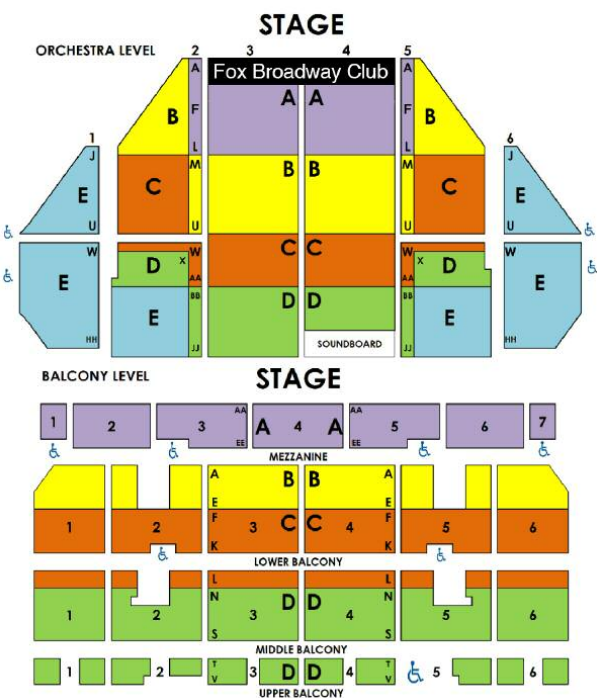

DEAR EVAN HANSEN

THE TONY AWARD-WINNING BEST MUSICAL

Oct. 22 - Nov. 3,
2019

DearEvanHansen.com

FOX THEATRE
GROUP SERVICES

Tuesday		Wednesday		Thursday		Friday		Saturday		Sunday		
10/22	7:30pm	10/23	7:30pm	10/24	7:30pm	10/25	7:30pm	10/26	2pm & 7:30pm	10/27	1pm & 6:30pm	
PIT	\$155	PIT	\$155	PIT	\$155	PIT	\$155	PIT	\$155	PIT	\$155	
A	\$115	A	\$115	A	\$115	A	\$130	A	\$130	A	\$130	
B	\$100	B	\$100	B	\$100	B	\$115 / \$110	B	\$115 / \$110	B	\$115 / \$110	
C	\$90	C	\$90	C	\$90	C	\$100 / \$95	C	\$100 / \$95	C	\$100 / \$95	
D	\$76 / \$70	D	\$76 / \$70	D	\$76 / \$70	D	\$85 / \$80	D	\$85 / \$80	D	\$85 / \$80	
E	\$62 / \$54	E	\$62 / \$54	E	\$62 / \$54	E	\$70 / \$64	E	\$70 / \$64	E	\$70 / \$64	
10/29	7:30pm	10/30	7:30pm	10/31	1pm	7:30pm	11/1	7:30pm	11/2	2pm & 7:30pm	11/3	1pm
PIT	\$155	PIT	\$155	PIT	\$155	\$155	PIT	\$155	PIT	\$155	PIT	\$155
A	\$115	A	\$115	A	\$110 / \$100	\$115	A	\$130	A	\$130	A	\$130
B	\$100	B	\$100	B	\$90	\$100	B	\$115 / \$110	B	\$115 / \$110	B	\$115 / \$110
C	\$90	C	\$90	C	\$80	\$90	C	\$100 / \$95	C	\$100 / \$95	C	\$100 / \$95
D	\$76 / \$70	D	\$76 / \$70	D	\$67 / \$64	\$76 / \$70	D	\$85 / \$80	D	\$85 / \$80	D	\$85 / \$80
E	\$62 / \$54	E	\$62 / \$54	E	\$54 / \$44	\$62 / \$54	E	\$70 / \$64	E	\$70 / \$64	E	\$70 / \$64

Prices include standard tax, handling, and print-your-own delivery.
Pricing valid as of 8/22/19, subject to change without notice

BOOK EARLY FOR BEST PRICING & SEATING

- A group of 15 or more
- Flexible payment plan
- Pre-show dining & tour opportunities
- Customize your group experience