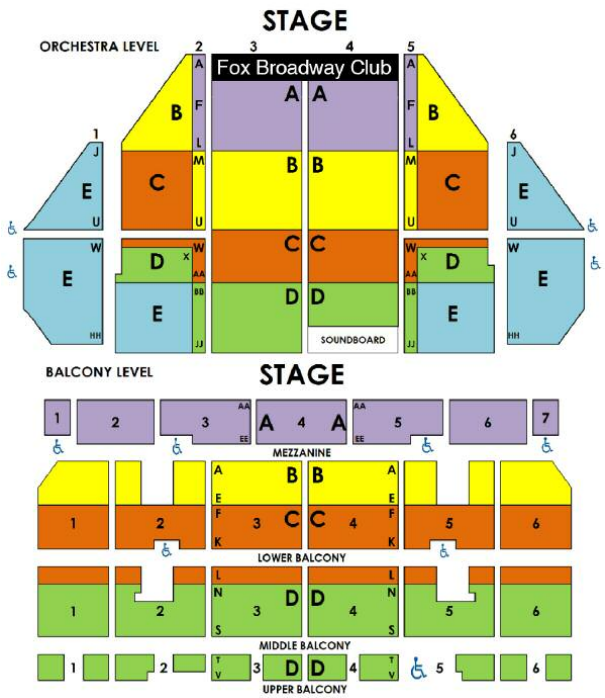

January 15-26, 2020
 TheDonnaSummerMusical.com

FOX THEATRE
 GROUP SERVICES

Tuesday		Wednesday		Thursday		Friday		Saturday		Sunday			
7:30pm		1/15	7:30pm	1/16	1pm	7:30pm	1/17	7:30pm	1/18	2pm & 7:30pm	1/19	1pm	6:30pm
No Show	A	\$88.00	A	\$73.00	\$88.00	A	\$92.00	A	\$92.00	A	\$92.00	\$88.00	
	B	\$61.30	B	\$57.08	\$64.73	B	\$79.00	B	\$79.00	B	\$79.00	\$64.73	
	C	\$53.30	C	\$47.73	\$56.23	C	\$67.00	C	\$67.00	C	\$67.00	\$56.23	
	D	\$41.30	D	\$39.23	\$43.48	D	\$53.00	D	\$53.00	D	\$53.00	\$43.48	
	E	\$32.00	E	\$27.00	\$32.00	E	\$33.00	E	\$33.00	E	\$33.00	\$32.00	
1/21	7:30pm	1/22	7:30pm	1/23	7:30pm	1/24	7:30pm	1/25	2pm & 7:30pm	1/26	1pm	6:30pm	
A	\$88.00	A	\$88.00	A	\$88.00	A	\$92.00	A	\$92.00	A	\$92.00	\$88.00	
B	\$61.30	B	\$61.30	B	\$64.73	B	\$79.00	B	\$79.00	B	\$79.00	\$61.30	
C	\$53.30	C	\$53.30	C	\$56.23	C	\$67.00	C	\$67.00	C	\$67.00	\$53.30	
D	\$41.30	D	\$41.30	D	\$43.48	D	\$53.00	D	\$53.00	D	\$53.00	\$41.30	
E	\$32.00	E	\$32.00	E	\$32.00	E	\$33.00	E	\$33.00	E	\$33.00	\$32.00	

Prices include standard tax, handling, and print-your-own delivery.

BOOK EARLY FOR BEST PRICING & SEATING

- A group of 10 or more
- Flexible payment plan
- Complimentary ticket for select performances
- Pre-show dining & tour opportunities
- Customize your group experience