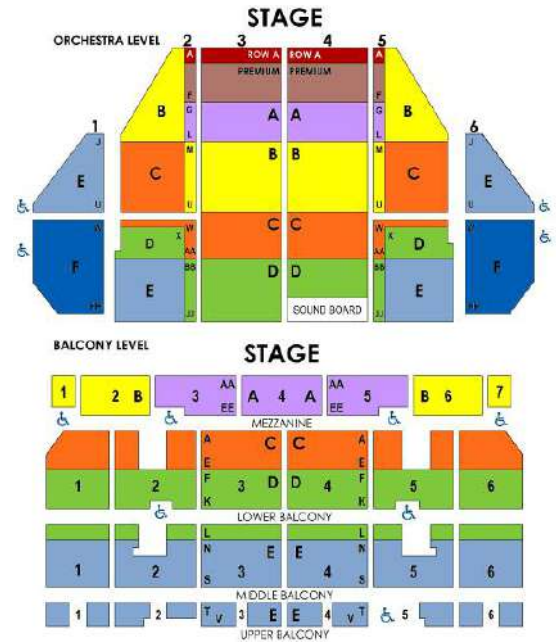

Review additional show information at FabulousFox.com/Groups

Prices & more
information
on back

FOX THEATRE GROUP SERVICES

Call now to request seats 314-535-2900

WICKED

THE UNTOLD STORY OF THE WITCHES OF OZ

December 4-29, 2019

Tuesday		Wednesday		Thursday		Friday		Saturday		Sunday	
12/4		12/5	7:30pm	12/6	1pm & 7:30pm	12/7	7:30pm	12/8	2pm & 7:30pm	12/9	1pm 6:30pm
No Show	Row A	\$184	Row A	\$184	Row A	\$204	Row A	\$204	Row A	\$204	\$204
	Prem	\$154	Prem	\$154	Prem	\$164	Prem	\$164	Prem	\$164	\$164
	A	\$114/\$104	A	\$114/\$104	A	\$114	A	\$114	A	\$114	\$114
	B	\$94.45/\$94	B	\$94.45/\$94	B	\$104	B	\$104	B	\$104	\$94.45
	C	\$58.45	C	\$58.45	C	\$94	C	\$94	C	\$94	\$85.45
	D	\$58.45	D	\$58.45	D	\$84	D	\$84	D	\$84	\$76.45
	E	\$58.45	E	\$58.45	E	\$64	E	\$64	E	\$64	\$58.45
F	\$54	F	\$54	F	\$54	F	\$54	F	\$54	\$54	

Tuesday		Wednesday		Thursday		Friday		Saturday		Sunday	
12/10	7:30pm	12/11	7:30pm	12/12	7:30pm	12/13	7:30pm	12/14	2pm & 7:30pm	12/15	1pm 6:30pm
Row A	\$204	Row A	\$204	Row A	\$204	Row A	\$204	Row A	\$204	Row A	\$204
Prem	\$154	Prem	\$154	Prem	\$154	Prem	\$164	Prem	\$164	Prem	\$164
A	\$114	A	\$114	A	\$114	A	\$114	A	\$114	A	\$114
B	\$85.45	B	\$85.45	B	\$85.45	B	\$104	B	\$104	B	\$104
C	\$76.45	C	\$76.45	C	\$76.45	C	\$94	C	\$94	C	\$94
D	\$67.45	D	\$67.45	D	\$67.45	D	\$84	D	\$84	D	\$84
E	\$58.45	E	\$58.45	E	\$58.45	E	\$64	E	\$64	E	\$64
F	\$54	F	\$54	F	\$54	F	\$54	F	\$54	F	\$54

Tuesday		Wednesday		Thursday		Friday		Saturday		Sunday	
12/17	7:30pm	12/18	7:30pm	12/19	7:30pm	12/20	7:30pm	12/21	2pm & 7:30pm	12/22	1pm 6:30pm
Row A	\$204	Row A	\$204	Row A	\$204	Row A	\$204	Row A	\$204	Row A	\$204
Prem	\$154	Prem	\$154	Prem	\$154	Prem	\$184	Prem	\$184	Prem	\$184
A	\$114	A	\$114	A	\$114	A	\$124	A	\$124	A	\$124
B	\$85.45	B	\$85.45	B	\$85.45	B	\$104	B	\$104	B	\$104
C	\$76.45	C	\$76.45	C	\$76.45	C	\$94	C	\$94	C	\$94
D	\$67.45	D	\$67.45	D	\$67.45	D	\$84	D	\$84	D	\$84
E	\$58.45	E	\$58.45	E	\$58.45	E	\$64	E	\$64	E	\$64
F	\$54	F	\$54	F	\$54	F	\$54	F	\$54	F	\$54