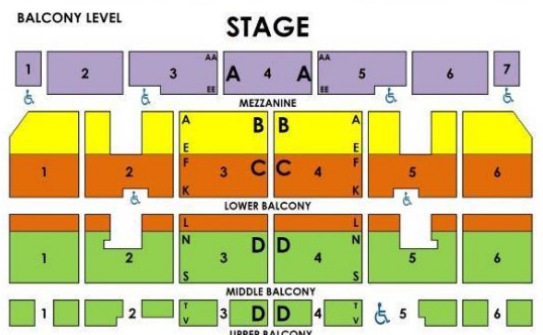

Review Show Information at
FABULOUSFOX.COM/GROUPS
Call now to request seats 314-535-2900