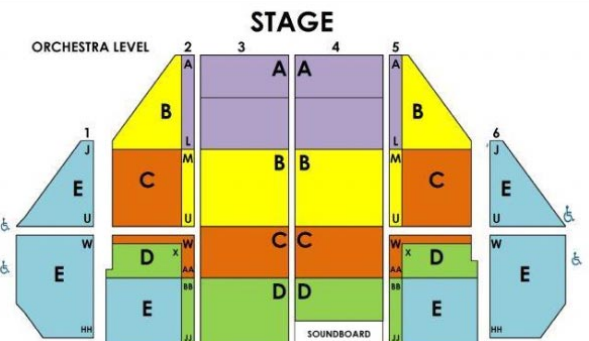

Review Show Information at
FABULOUSFOX.COM/GROUPS
Call now to request seats 314-535-2900