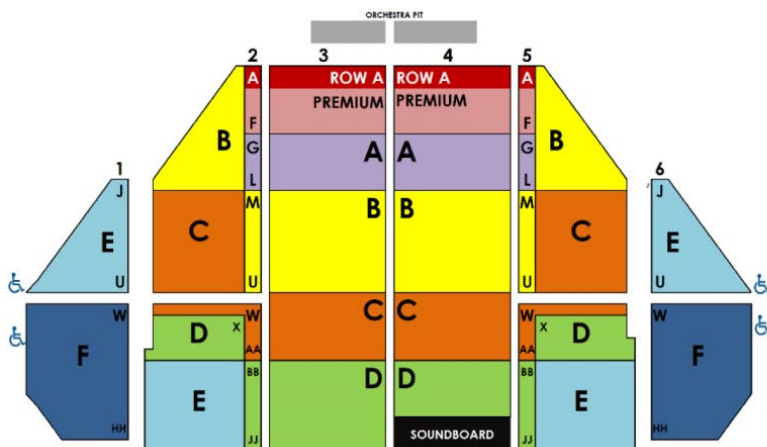

Groups at the Fabulous Fox

Disney Aladdin

THE HIT BROADWAY MUSICAL

December 12-17, 2023

Tuesday	Wednesday	Thursday	Friday	Saturday	Sunday
12/12 7:30p*	12/13 7:30p*	12/14 1p* 7:30p*	12/15 7:30p*	12/16 2p 7:30p	12/17 1p
ROW A \$125	ROW A \$125	ROW A \$115 \$125	ROW A \$135	ROW A \$135 \$135	ROW A \$135
PREM \$105	PREM \$105	PREM \$100 \$105	PREM \$115	PREM \$115 \$115	PREM \$115
A \$95	A \$95	A \$90 \$95	A \$105	A \$105 \$105	A \$105
B \$80	B \$80	B \$75 \$80	B \$95	B \$95 \$95	B \$95
C \$65	C \$65	C \$65 \$65	C \$85	C \$85 \$85	C \$85
D \$55	D \$55	D \$52 \$55	D \$70	D \$70 \$70	D \$70
Orch E \$40	Orch E \$40	Orch E \$38 \$40	Orch E \$52	Orch E \$52 \$52	Orch E \$52
Balc E \$32	Balc E \$32	Balc E \$32 \$32	Balc E \$42	Balc E \$52 \$52	Balc E \$52
F \$32	F \$32	F \$32 \$32	F \$42	F \$42 \$42	F \$42

STUDENTS*
Tue-Fri
\$55
\$45
\$35

Listed pricing includes standard tax, group handling and print-your-own or mobile ticket delivery. Groups 10+ prices are based on availability and subject to change without notice.
*Student pricing available for select performances.

STAGE Orchestra Level

STAGE Balcony Level

(overhang begins at Orch Row P)

CONTACT US NOW TO BOOK YOUR GROUP EXPERIENCE
Mon - Fri 10AM - 5PM • 314-535-2900 • groups@foxstl.com