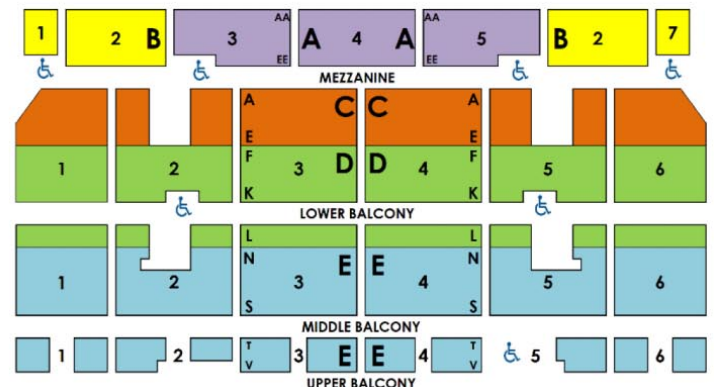

Groups at the Fabulous Fox

Disney Aladdin

THE HIT BROADWAY MUSICAL

December 12-17, 2023

Tuesday	Wednesday	Thursday	Friday	Saturday	Sunday
12/12 7:30p*	12/13 7:30p*	12/14 1p* 7:30p*	12/15 7:30p*	12/16 2p 7:30p	12/17 1p
ROW A \$125	ROW A \$125	ROW A \$115 \$125	ROW A \$135	ROW A \$135 \$135	ROW A \$135
PREM \$105	PREM \$105	PREM \$100 \$105	PREM \$115	PREM \$115 \$115	PREM \$115
A \$95	A \$95	A \$90 \$95	A \$105	A \$105 \$105	A \$105
B \$80	B \$80	B \$75 \$80	B \$95	B \$95 \$95	B \$95
C \$65	C \$65	C \$65 \$65	C \$85	C \$85 \$85	C \$85
D \$55	D \$55	D \$52 \$55	D \$70	D \$70 \$70	D \$70
Orch E \$40	Orch E \$40	Orch E \$38 \$40	Orch E \$52	Orch E \$52 \$52	Orch E \$52
Balc E \$32	Balc E \$32	Balc E \$32 \$32	Balc E \$42	Balc E \$52 \$52	Balc E \$52
F \$32	F \$32	F \$32 \$32	F \$42	F \$42 \$42	F \$42

STUDENTS*
Tue-Fri
\$55
\$45
\$35

Listed pricing includes standard tax, group handling and print-your-own or mobile ticket delivery. Groups 10+ prices are based on availability and subject to change without notice.
*Student pricing available for select performances.

STAGE Orchestra Level

STAGE Balcony Level

(overhang begins at Orch Row P)

CONTACT US NOW TO BOOK YOUR GROUP EXPERIENCE
Mon - Fri 10AM - 5PM • 314-535-2900 • groups@foxstl.com