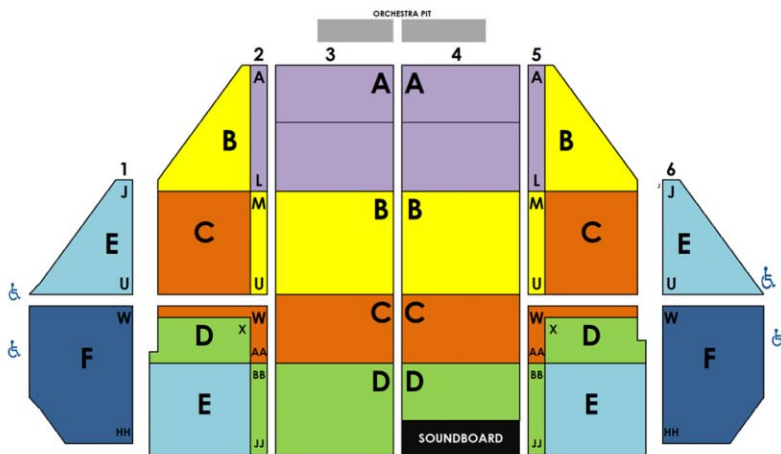

Groups at the Fabulous Fox

BEETLEJUICE

The Musical. The Musical. The Musical.

October 10-22, 2023

Tuesday		Wednesday		Thursday		Friday		Saturday			Sunday			STUDENTS* WEEK 1
10/10	7:30p*	10/11	7:30p*	10/12	7:30p*	10/13	7:30p*	10/14	2p	7:30p	10/15	1p	6:30p*	
A	\$100	A	\$100	A	\$100	A	\$110	A	\$110	\$110	A	\$110	\$100	Tue-Fri, Sun Eve
B	\$73	B	\$73	B	\$83	B	\$93	B	\$93	\$93	B	\$93	\$83	\$48
C	\$58	C	\$58	C	\$58	C	\$73	C	\$73 \$68	\$73	C	\$73 \$68	\$58	\$38
D	\$48	D	\$48	D	\$48	D	\$63	D	\$63 \$58	\$63	D	\$63 \$58	\$48	\$28
E	\$43	E	\$43	E	\$43	E	\$53	E	\$53	\$53	E	\$53	\$43	
F	\$38	F	\$38	F	\$38	F	\$43	F	\$43	\$43	F	\$43	\$38	
10/17	7:30p*	10/18	7:30p*	10/19	1p*	7:30p*	10/20	7:30p	10/21	2p	7:30p	10/22	1p	WEEK 2
A	\$100	A	\$100	A	\$85	\$100	A	\$110	A	\$110	\$110	A	\$110	Tue-Thur
B	\$73	B	\$73	B	\$73 \$68	\$83	B	\$93	B	\$93	\$93	B	\$93	\$48
C	\$58	C	\$58	C	\$58	\$58	C	\$73	C	\$73 \$68	\$73	C	\$73 \$68	\$38
D	\$48	D	\$48	D	\$43	\$48	D	\$63	D	\$63 \$58	\$63	D	\$63 \$58	\$28
E	\$43	E	\$43	E	\$38	\$43	E	\$53	E	\$53	\$53	E	\$53	
F	\$38	F	\$38	F	\$33	\$38	F	\$43	F	\$43	\$43	F	\$43	

Listed pricing includes standard tax, group handling and print-your-own or mobile ticket delivery. Groups 10+ prices are based on availability and subject to change without notice.

*Student pricing available for select performances.

STAGE Orchestra Level

STAGE Balcony Level

(overhang begins at Orch Row P)

CONTACT US NOW TO BOOK YOUR GROUP EXPERIENCE

Mon - Fri 10AM - 5PM • 314-535-2900 • groups@foxstl.com

The Fabulous Fox