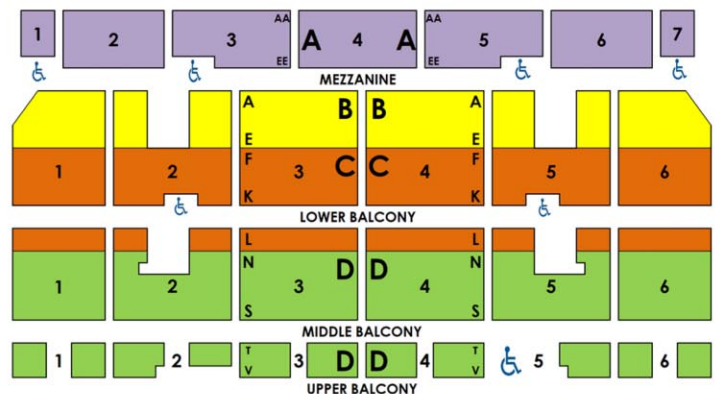

Groups at the Fabulous Fox

BEETLEJUICE

The Musical. The Musical. The Musical.

October 10-22, 2023

Tuesday		Wednesday		Thursday		Friday		Saturday			Sunday			STUDENTS* WEEK 1
10/10	7:30p*	10/11	7:30p*	10/12	7:30p*	10/13	7:30p*	10/14	2p	7:30p	10/15	1p	6:30p*	
A	\$100	A	\$100	A	\$100	A	\$110	A	\$110	\$110	A	\$110	\$100	Tue-Fri, Sun Eve
B	\$73	B	\$73	B	\$83	B	\$93	B	\$93	\$93	B	\$93	\$83	\$48
C	\$58	C	\$58	C	\$58	C	\$73	C	\$73 \$68	\$73	C	\$73 \$68	\$58	\$38
D	\$48	D	\$48	D	\$48	D	\$63	D	\$63 \$58	\$63	D	\$63 \$58	\$48	\$28
E	\$43	E	\$43	E	\$43	E	\$53	E	\$53	\$53	E	\$53	\$43	
F	\$38	F	\$38	F	\$38	F	\$43	F	\$43	\$43	F	\$43	\$38	
10/17	7:30p*	10/18	7:30p*	10/19	1p*	7:30p*	10/20	7:30p	10/21	2p	7:30p	10/22	1p	WEEK 2
A	\$100	A	\$100	A	\$85	\$100	A	\$110	A	\$110	\$110	A	\$110	Tue-Thur
B	\$73	B	\$73	B	\$73 \$68	\$83	B	\$93	B	\$93	\$93	B	\$93	\$48
C	\$58	C	\$58	C	\$58	\$58	C	\$73	C	\$73 \$68	\$73	C	\$73 \$68	\$38
D	\$48	D	\$48	D	\$43	\$48	D	\$63	D	\$63 \$58	\$63	D	\$63 \$58	\$28
E	\$43	E	\$43	E	\$38	\$43	E	\$53	E	\$53	\$53	E	\$53	
F	\$38	F	\$38	F	\$33	\$38	F	\$43	F	\$43	\$43	F	\$43	

Listed pricing includes standard tax, group handling and print-your-own or mobile ticket delivery. Groups 10+ prices are based on availability and subject to change without notice.

*Student pricing available for select performances.

STAGE Orchestra Level

STAGE Balcony Level

(overhang begins at Orch Row P)

CONTACT US NOW TO BOOK YOUR GROUP EXPERIENCE

Mon - Fri 10AM - 5PM • 314-535-2900 • groups@foxstl.com

The Fabulous Fox