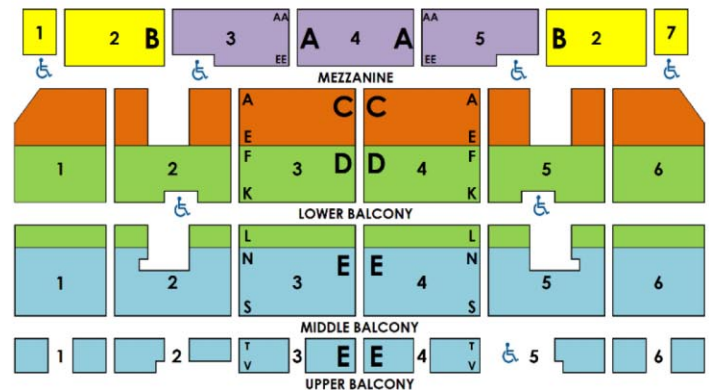

Groups at the Fabulous Fox

April 9-14, 2024

Tuesday		Wednesday		Thursday		Friday		Saturday			Sunday		
4/9	7:30p	4/10	7:30p	4/11	7:30p	4/12	7:30p	4/13	2p	7:30p	4/14	1p	6:30p
ROW A	\$130	ROW A	\$130	ROW A	\$155	ROW A	\$155	ROW A	\$155	\$155	ROW A	\$155	\$155
PREM	\$105	PREM	\$105	PREM	\$130	PREM	\$130	PREM	\$130	\$130	PREM	\$130	\$130
A	\$105	A	\$105	A	\$130	A	\$130	A	\$130	\$130	A	\$130	\$130
B	\$75	B	\$75	B	\$105	B	\$115	B	\$115	\$115	B	\$115	\$105
C	\$65	C	\$65	C	\$85	C	\$95	C	\$95	\$95	C	\$95	\$85
D	\$60	D	\$60	D	\$80	D	\$85	D	\$85	\$85	D	\$85	\$80
E	\$48	E	\$48	E	\$68	E	\$73	E	\$73	\$73	E	\$73	\$68
F	\$42	F	\$42	F	\$62	F	\$62	F	\$62	\$62	F	\$62	\$62

Listed pricing includes standard tax, group handling and print-your-own or mobile ticket delivery. Groups 10+ prices are based on availability and subject to change without notice.

STAGE Orchestra Level

STAGE Balcony Level

(overhang begins at Orch Row P)

CONTACT US NOW TO BOOK YOUR GROUP EXPERIENCE

Mon - Fri 10AM - 5PM • 314-535-2900 • groups@foxstl.com