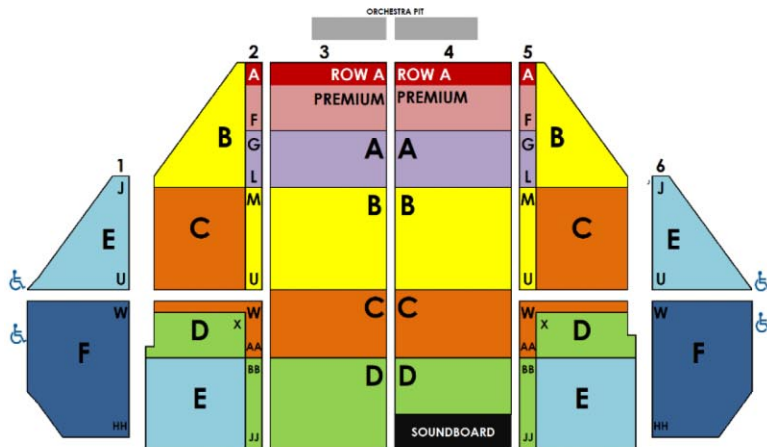

Groups at the Fabulous Fox

April 9-14, 2024

Tuesday		Wednesday		Thursday		Friday		Saturday			Sunday		
4/9	7:30p	4/10	7:30p	4/11	7:30p	4/12	7:30p	4/13	2p	7:30p	4/14	1p	6:30p
ROW A	\$130	ROW A	\$130	ROW A	\$155	ROW A	\$155	ROW A	\$155	\$155	ROW A	\$155	\$155
PREM	\$105	PREM	\$105	PREM	\$130	PREM	\$130	PREM	\$130	\$130	PREM	\$130	\$130
A	\$105	A	\$105	A	\$130	A	\$130	A	\$130	\$130	A	\$130	\$130
B	\$75	B	\$75	B	\$105	B	\$115	B	\$115	\$115	B	\$115	\$105
C	\$65	C	\$65	C	\$85	C	\$95	C	\$95	\$95	C	\$95	\$85
D	\$60	D	\$60	D	\$80	D	\$85	D	\$85	\$85	D	\$85	\$80
E	\$48	E	\$48	E	\$68	E	\$73	E	\$73	\$73	E	\$73	\$68
F	\$42	F	\$42	F	\$62	F	\$62	F	\$62	\$62	F	\$62	\$62

Listed pricing includes standard tax, group handling and print-your-own or mobile ticket delivery. Groups 10+ prices are based on availability and subject to change without notice.

STAGE Orchestra Level

STAGE Balcony Level

(overhang begins at Orch Row P)

CONTACT US NOW TO BOOK YOUR GROUP EXPERIENCE

Mon - Fri 10AM - 5PM • 314-535-2900 • groups@foxstl.com