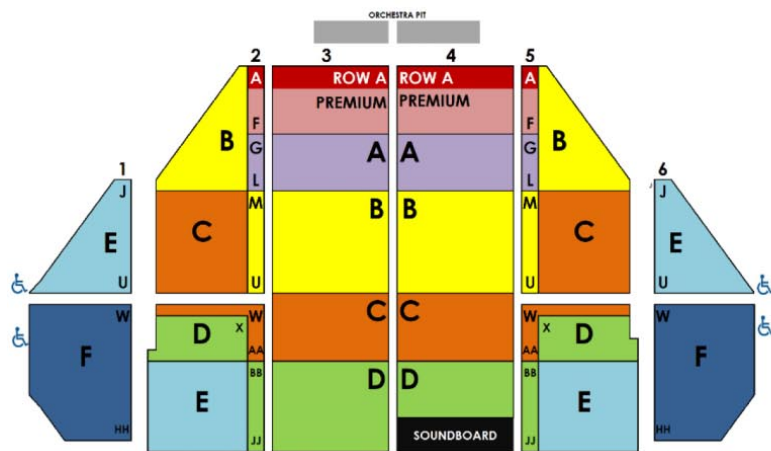

Groups at the Fabulous Fox

COME FROM AWAY

TRUE STORY. HIT MUSICAL.

November 3-5, 2023

	Friday		Saturday		Sunday		
11/3	7:30p*	11/4	2p	7:30p*	11/5	1p*	6:30p*
PIT	\$115	PIT	\$125	\$125	PIT	\$125	\$115
ROW A	\$105	ROW A	\$115	\$115	ROW A	\$115	\$105
PREM	\$95	PREM	\$105	\$105	PREM	\$105	\$95
A	\$75	A	\$100	\$100	A	\$100	\$75
B	\$63	B	\$88	\$78	B	\$78	\$63
C	\$53	C	\$78	\$68	C	\$68	\$53
D	\$48	D	\$68	\$58	D	\$58	\$48
E	\$33	E	\$53	\$43	E	\$43	\$33
F	\$33	F	\$38	\$38	F	\$38	\$33

STUDENTS*
Fri Eve
Sat Eve (balc)
Sun Mat (balc)
Sun Eve
\$48
\$38
\$28

Listed pricing includes standard tax, group handling and print-your-own or mobile ticket delivery. Groups 10+ prices are based on availability and subject to change without notice.

*Student pricing available for select performances.

STAGE Orchestra Level

STAGE Balcony Level

(overhang begins at Orch Row P)

CONTACT US NOW TO BOOK YOUR GROUP EXPERIENCE

Mon - Fri 10AM - 5PM • 314-535-2900 • groups@foxstl.com