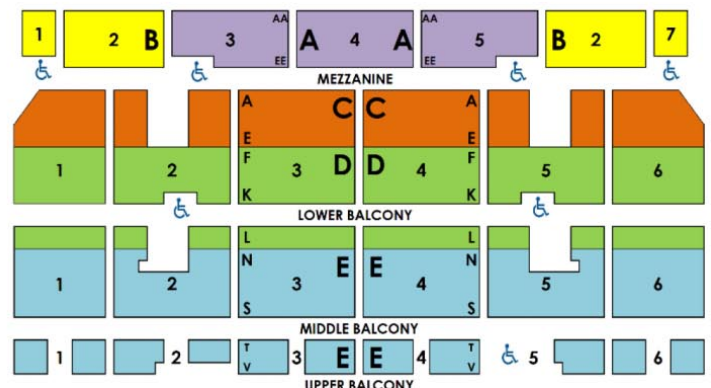

Groups at the Fabulous Fox

COME FROM AWAY

TRUE STORY. HIT MUSICAL.

November 3-5, 2023

	Friday		Saturday		Sunday		
11/3	7:30p*	11/4	2p	7:30p*	11/5	1p*	6:30p*
PIT	\$115	PIT	\$125	\$125	PIT	\$125	\$115
ROW A	\$105	ROW A	\$115	\$115	ROW A	\$115	\$105
PREM	\$95	PREM	\$105	\$105	PREM	\$105	\$95
A	\$75	A	\$100	\$100	A	\$100	\$75
B	\$63	B	\$88	\$78	B	\$78	\$63
C	\$53	C	\$78	\$68	C	\$68	\$53
D	\$48	D	\$68	\$58	D	\$58	\$48
E	\$33	E	\$53	\$43	E	\$43	\$33
F	\$33	F	\$38	\$38	F	\$38	\$33

STUDENTS*
Fri Eve
Sat Eve (balc)
Sun Mat (balc)
Sun Eve
\$48
\$38
\$28

Listed pricing includes standard tax, group handling and print-your-own or mobile ticket delivery. Groups 10+ prices are based on availability and subject to change without notice.

*Student pricing available for select performances.

STAGE Orchestra Level

STAGE Balcony Level

(overhang begins at Orch Row P)

CONTACT US NOW TO BOOK YOUR GROUP EXPERIENCE

Mon - Fri 10AM - 5PM • 314-535-2900 • groups@foxstl.com