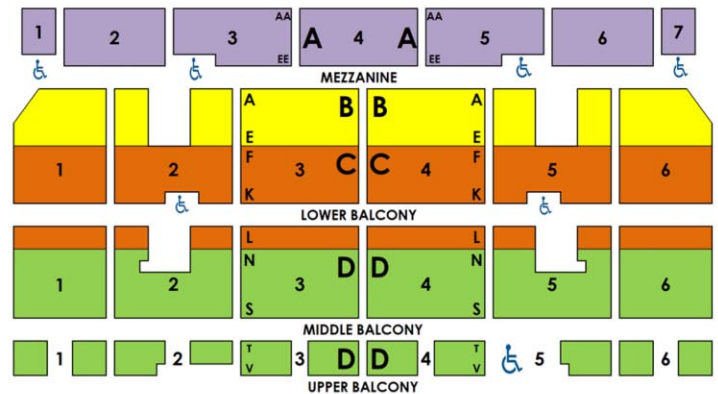

Groups at the Fabulous Fox

February 27 - March 10, 2024

Tuesday		Wednesday		Thursday		Friday		Saturday		Sunday		STUDENTS* WEEK1		
2/27	7:30p*	2/28	7:30p*	2/29	7:30p*	3/1	7:30p*	3/2	2p	7:30p	3/3		1p	6:30p*
A	\$95	A	\$95	A	\$95	A	\$100	A	\$100	\$100	A	\$100	\$95	Tue-Fri, Sun Eve \$48 \$38 \$28
B	\$72	B	\$72	B	\$82	B	\$85 80	B	\$85	\$85	B	\$85 80	\$82	
C	\$58	C	\$58	C	\$58	C	\$68	C	\$73	\$73	C	\$68	\$58	
D	\$48	D	\$48	D	\$48	D	\$56	D	\$61	\$61	D	\$56	\$48	
E	\$43	E	\$43	E	\$43	E	\$50	E	\$50	\$50	E	\$50	\$43	
F	\$38	F	\$38	F	\$38	F	\$41	F	\$41	\$41	F	\$41	\$38	
3/5	7:30p*	3/6	7:30p*	3/7	1p*	7:30p*	3/8	7:30p	3/9	2p	7:30p	3/10	1p	WEEK2
A	\$95	A	\$95	A	\$81	\$95	A	\$100	A	\$100	\$100	A	\$100	Tue-Thur \$48 \$38 \$28
B	\$72	B	\$72	B	\$71 66	\$82	B	\$85 80	B	\$85	\$85	B	\$85 80	
C	\$58	C	\$58	C	\$55	\$58	C	\$68	C	\$73	\$73	C	\$68	
D	\$48	D	\$48	D	\$43	\$48	D	\$56	D	\$61	\$61	D	\$56	
E	\$43	E	\$43	E	\$38	\$43	E	\$50	E	\$50	\$50	E	\$50	
F	\$38	F	\$38	F	\$32	\$38	F	\$41	F	\$41	\$41	F	\$41	

Listed pricing includes standard tax, group handling and print-your-own or mobile ticket delivery. Groups 10+ prices are based on availability and subject to change without notice.

*Student pricing available for select performances.

STAGE Orchestra Level

STAGE Balcony Level

(overhang begins at Orch Row P)

CONTACT US NOW TO BOOK YOUR GROUP EXPERIENCE

Mon - Fri 10AM - 5PM • 314-535-2900 • groups@foxstl.com

The Fabulous Fox