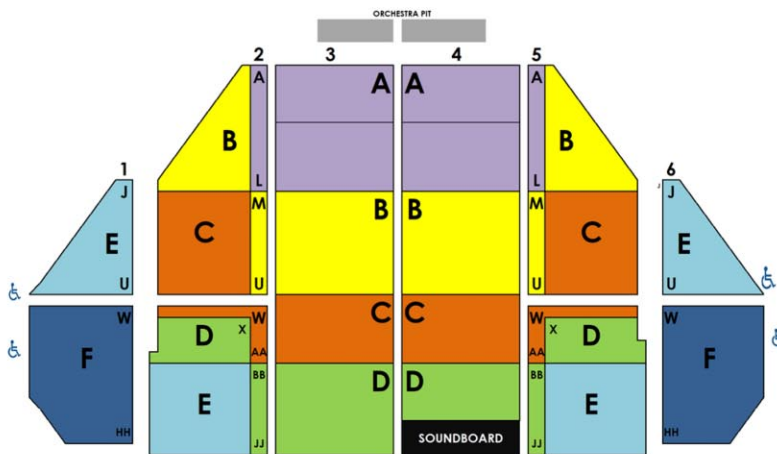

Groups at the Fabulous Fox

February 27 - March 10, 2024

Tuesday		Wednesday		Thursday		Friday		Saturday		Sunday		STUDENTS* WEEK1		
2/27	7:30p*	2/28	7:30p*	2/29	7:30p*	3/1	7:30p*	3/2	2p	7:30p	3/3		1p	6:30p*
A	\$95	A	\$95	A	\$95	A	\$100	A	\$100	\$100	A	\$100	\$95	Tue-Fri, Sun Eve \$48 \$38 \$28
B	\$72	B	\$72	B	\$82	B	\$85 80	B	\$85	\$85	B	\$85 80	\$82	
C	\$58	C	\$58	C	\$58	C	\$68	C	\$73	\$73	C	\$68	\$58	
D	\$48	D	\$48	D	\$48	D	\$56	D	\$61	\$61	D	\$56	\$48	
E	\$43	E	\$43	E	\$43	E	\$50	E	\$50	\$50	E	\$50	\$43	
F	\$38	F	\$38	F	\$38	F	\$41	F	\$41	\$41	F	\$41	\$38	
3/5	7:30p*	3/6	7:30p*	3/7	1p*	7:30p*	3/8	7:30p	3/9	2p	7:30p	3/10	1p	WEEK2
A	\$95	A	\$95	A	\$81	\$95	A	\$100	A	\$100	\$100	A	\$100	Tue-Thur \$48 \$38 \$28
B	\$72	B	\$72	B	\$71 66	\$82	B	\$85 80	B	\$85	\$85	B	\$85 80	
C	\$58	C	\$58	C	\$55	\$58	C	\$68	C	\$73	\$73	C	\$68	
D	\$48	D	\$48	D	\$43	\$48	D	\$56	D	\$61	\$61	D	\$56	
E	\$43	E	\$43	E	\$38	\$43	E	\$50	E	\$50	\$50	E	\$50	
F	\$38	F	\$38	F	\$32	\$38	F	\$41	F	\$41	\$41	F	\$41	

Listed pricing includes standard tax, group handling and print-your-own or mobile ticket delivery. Groups 10+ prices are based on availability and subject to change without notice.

*Student pricing available for select performances.

STAGE Orchestra Level

STAGE Balcony Level

(overhang begins at Orch Row P)

CONTACT US NOW TO BOOK YOUR GROUP EXPERIENCE

Mon - Fri 10AM - 5PM • 314-535-2900 • groups@foxstl.com

The Fabulous Fox