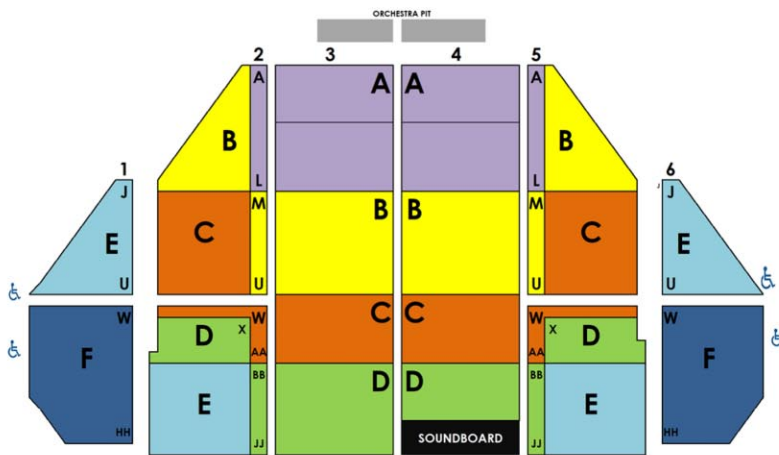

Groups at the Fabulous Fox

FUNNY GIRL

January 23 - February 4, 2024

Tuesday		Wednesday		Thursday		Friday		Saturday			Sunday			STUDENTS* WEEK 1
1/23	7:30p*	1/24	7:30p*	1/25	7:30p*	1/26	7:30p*	1/27	2p	7:30p	1/28	1p	6:30p*	
A	\$95	A	\$95	A	\$95	A	\$100	A	\$100	\$100	A	\$100	\$95	Tue-Fri, Sun Eve \$48 \$38 \$28
B	\$68	B	\$68	B	\$78	B	\$83	B	\$83	\$83	B	\$83	\$78	
C	\$53	C	\$53	C	\$53	C	\$68	C	\$68	\$68	C	\$68	\$53	
D	\$42	D	\$42	D	\$42	D	\$58	D	\$58	\$58	D	\$58	\$42	
E	\$37	E	\$37	E	\$37	E	\$48	E	\$48	\$48	E	\$48	\$37	
F	\$32	F	\$32	F	\$32	F	\$38	F	\$38	\$38	F	\$38	\$32	
1/30	7:30p*	1/31	7:30p*	2/1	1p*	7:30p*	2/2	7:30p	2/3	2p	7:30p	2/4	1p	WEEK 2 Tue-Thur \$48 \$38 \$28
A	\$95	A	\$95	A	\$80	\$95	A	\$100	A	\$100	\$100	A	\$100	
B	\$68	B	\$68	B	\$63	\$78	B	\$83	B	\$83	\$83	B	\$83	
C	\$53	C	\$53	C	\$53	\$53	C	\$68	C	\$68	\$68	C	\$68	
D	\$42	D	\$42	D	\$40	\$42	D	\$58	D	\$58	\$58	D	\$58	
E	\$37	E	\$37	E	\$35	\$37	E	\$48	E	\$48	\$48	E	\$48	
F	\$32	F	\$32	F	\$28	\$32	F	\$38	F	\$38	\$38	F	\$38	

Listed pricing includes standard tax, group handling and print-your-own or mobile ticket delivery. Groups 10+ prices are based on availability and subject to change without notice.

*Student pricing available for select performances.

STAGE Orchestra Level

STAGE Balcony Level

(overhang begins at Orch Row P)

CONTACT US NOW TO BOOK YOUR GROUP EXPERIENCE

Mon - Fri 10AM - 5PM • 314-535-2900 • groups@foxstl.com

The Fabulous Fox