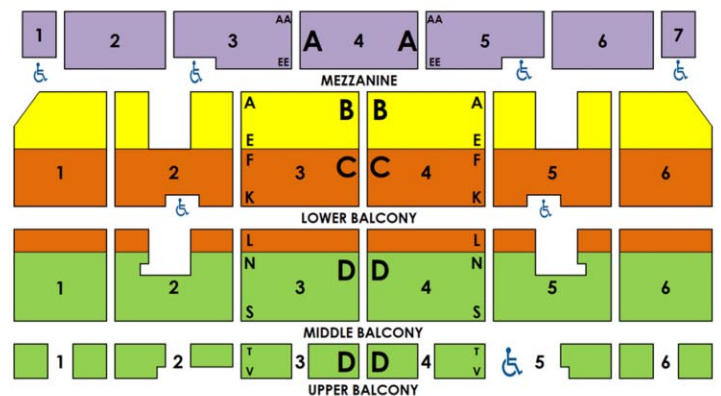

Groups at the Fabulous Fox

FUNNY GIRL

January 23 - February 4, 2024

Tuesday		Wednesday		Thursday		Friday		Saturday			Sunday			STUDENTS* WEEK 1
1/23	7:30p*	1/24	7:30p*	1/25	7:30p*	1/26	7:30p*	1/27	2p	7:30p	1/28	1p	6:30p*	
A	\$95	A	\$95	A	\$95	A	\$100	A	\$100	\$100	A	\$100	\$95	Tue-Fri, Sun Eve \$48 \$38 \$28
B	\$68	B	\$68	B	\$78	B	\$83	B	\$83	\$83	B	\$83	\$78	
C	\$53	C	\$53	C	\$53	C	\$68	C	\$68	\$68	C	\$68	\$53	
D	\$42	D	\$42	D	\$42	D	\$58	D	\$58	\$58	D	\$58	\$42	
E	\$37	E	\$37	E	\$37	E	\$48	E	\$48	\$48	E	\$48	\$37	
F	\$32	F	\$32	F	\$32	F	\$38	F	\$38	\$38	F	\$38	\$32	
1/30	7:30p*	1/31	7:30p*	2/1	1p*	7:30p*	2/2	7:30p	2/3	2p	7:30p	2/4	1p	WEEK 2 Tue-Thur \$48 \$38 \$28
A	\$95	A	\$95	A	\$80	\$95	A	\$100	A	\$100	\$100	A	\$100	
B	\$68	B	\$68	B	\$63	\$78	B	\$83	B	\$83	\$83	B	\$83	
C	\$53	C	\$53	C	\$53	\$53	C	\$68	C	\$68	\$68	C	\$68	
D	\$42	D	\$42	D	\$40	\$42	D	\$58	D	\$58	\$58	D	\$58	
E	\$37	E	\$37	E	\$35	\$37	E	\$48	E	\$48	\$48	E	\$48	
F	\$32	F	\$32	F	\$28	\$32	F	\$38	F	\$38	\$38	F	\$38	

Listed pricing includes standard tax, group handling and print-your-own or mobile ticket delivery. Groups 10+ prices are based on availability and subject to change without notice.

*Student pricing available for select performances.

STAGE Orchestra Level

STAGE Balcony Level

(overhang begins at Orch Row P)

CONTACT US NOW TO BOOK YOUR GROUP EXPERIENCE

Mon - Fri 10AM - 5PM • 314-535-2900 • groups@foxstl.com

The Fabulous Fox