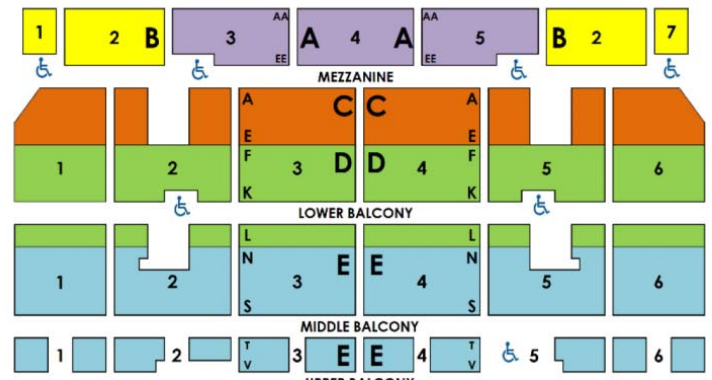

Groups at the Fabulous Fox

©LITTLESTAR

BENNY ANDERSSON & BJÖRN ULVAEUS'
MAMMA MIA!
 THE SMASH HIT MUSICAL BASED ON THE SONGS OF ABBA®

February 13-18, 2024

Tuesday		Wednesday		Thursday		Friday		Saturday			Sunday		
2/13	7:30p*	2/14	7:30p*	2/15	1p*	7:30p*	2/16	7:30p*	2/17	2p	7:30p	2/18	1p
ROW A	\$125	ROW A	\$125	ROW A	\$110	\$125	ROW A	\$135	ROW A	\$135	\$135	ROW A	\$135
PREM	\$105	PREM	\$105	PREM	\$100	\$105	PREM	\$115	PREM	\$115	\$115	PREM	\$115
A	\$95	A	\$95	A	\$90	\$95	A	\$105	A	\$105	\$105	A	\$105
B	\$80	B	\$80	B	\$75	\$80	B	\$90	B	\$95	\$95	B	\$95
C	\$65	C	\$65	C	\$65	\$65	C	\$80	C	\$85	\$85	C	\$85
D	\$55	D	\$55	D	\$52	\$55	D	\$65	D	\$70	\$70	D	\$70
E	\$40	E	\$40	E	\$37	\$40	E	\$47	E	\$52	\$52	E	\$52
F	\$32	F	\$32	F	\$30	\$32	F	\$42	F	\$42	\$42	F	\$42

STUDENTS*
Tue-Fri
\$50
\$40
\$28

Listed pricing includes standard tax, group handling and print-your-own or mobile ticket delivery. Groups 10+ prices are based on availability and subject to change without notice.

*Student pricing available for select performances.

STAGE Orchestra Level

STAGE Balcony Level

(overhang begins at Orch Row P)

CONTACT US NOW TO BOOK YOUR GROUP EXPERIENCE

Mon - Fri 10AM - 5PM • 314-535-2900 • groups@foxstl.com