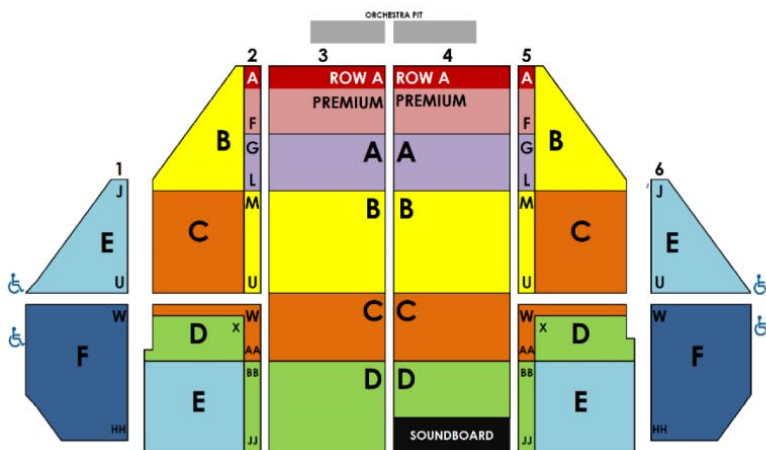

Groups at the Fabulous Fox

©LITTLESTAR

BENNY ANDERSSON & BJÖRN ULVAEUS'
MAMMA MIA!
 THE SMASH HIT MUSICAL BASED ON THE SONGS OF ABBA®

February 13-18, 2024

Tuesday		Wednesday		Thursday		Friday		Saturday			Sunday		
2/13	7:30p*	2/14	7:30p*	2/15	1p*	7:30p*	2/16	7:30p*	2/17	2p	7:30p	2/18	1p
ROW A	\$125	ROW A	\$125	ROW A	\$110	\$125	ROW A	\$135	ROW A	\$135	\$135	ROW A	\$135
PREM	\$105	PREM	\$105	PREM	\$100	\$105	PREM	\$115	PREM	\$115	\$115	PREM	\$115
A	\$95	A	\$95	A	\$90	\$95	A	\$105	A	\$105	\$105	A	\$105
B	\$80	B	\$80	B	\$75	\$80	B	\$90	B	\$95	\$95	B	\$95
C	\$65	C	\$65	C	\$65	\$65	C	\$80	C	\$85	\$85	C	\$85
D	\$55	D	\$55	D	\$52	\$55	D	\$65	D	\$70	\$70	D	\$70
E	\$40	E	\$40	E	\$37	\$40	E	\$47	E	\$52	\$52	E	\$52
F	\$32	F	\$32	F	\$30	\$32	F	\$42	F	\$42	\$42	F	\$42

STUDENTS*
Tue-Fri
\$50
\$40
\$28

Listed pricing includes standard tax, group handling and print-your-own or mobile ticket delivery. Groups 10+ prices are based on availability and subject to change without notice.

*Student pricing available for select performances.

STAGE Orchestra Level

STAGE Balcony Level

(overhang begins at Orch Row P)

CONTACT US NOW TO BOOK YOUR GROUP EXPERIENCE

Mon - Fri 10AM - 5PM • 314-535-2900 • groups@foxstl.com