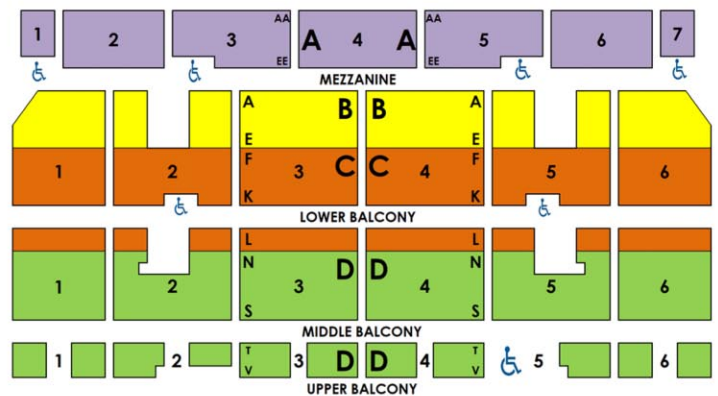

Groups at the Fabulous Fox

April 30 - May 12, 2024

Tuesday		Wednesday		Thursday			Friday		Saturday			Sunday		STUDENTS* WEEK 1	
4/30	7:30p*	5/1	7:30p*	5/2	7:30p*		5/3	7:30p*	5/4	2p	7:30p	5/5	1p		6:30p*
A	\$115	A	\$115	A	\$115		A	\$125	A	\$125	\$125	A	\$125	\$115	Tue-Fri, Sun Eve
B	\$102	B	\$102	B	\$102		B	\$102	B	\$102	\$102	B	\$102	\$102	\$58
C	\$68	C	\$68	C	\$73		C	\$88	C	\$88	\$88	C	\$88	\$73	\$48
D	\$58	D	\$58	D	\$63		D	\$71	D	\$71	\$71	D	\$71	\$63	\$38
E	\$53	E	\$53	E	\$53		E	\$61	E	\$61	\$61	E	\$61	\$53	
F	\$48	F	\$48	F	\$48		F	\$51	F	\$51	\$51	F	\$51	\$48	
5/7		5/8		5/9		5/10		5/11		5/12		STUDENTS* WEEK 2			
7:30p*	7:30p*	7:30p*	1p*	7:30p*	7:30p*		7:30p	2p	7:30p	1p					
A	\$115	A	\$115	A	\$99	\$115	A	\$125	A	\$125	\$125	A	\$125	Tue-Thur	
B	\$102	B	\$102	B	\$82 \$77	\$102	B	\$102	B	\$102	\$102	B	\$102	\$58	
C	\$68	C	\$68	C	\$66 \$61	\$73	C	\$88	C	\$88	\$88	C	\$88	\$48	
D	\$58	D	\$58	D	\$58 \$53	\$63	D	\$71	D	\$71	\$71	D	\$71	\$38	
E	\$53	E	\$53	E	\$48	\$53	E	\$61	E	\$61	\$61	E	\$61		
F	\$48	F	\$48	F	\$38	\$48	F	\$51	F	\$51	\$51	F	\$51		

Listed pricing includes standard tax, group handling and print-your-own or mobile ticket delivery. Groups 10+ prices are based on availability and subject to change without notice.

*Student pricing available for select performances.

STAGE Orchestra Level

STAGE Balcony Level

(overhang begins at Orch Row P)

CONTACT US NOW TO BOOK YOUR GROUP EXPERIENCE

Mon - Fri 10AM - 5PM • 314-535-2900 • groups@foxstl.com