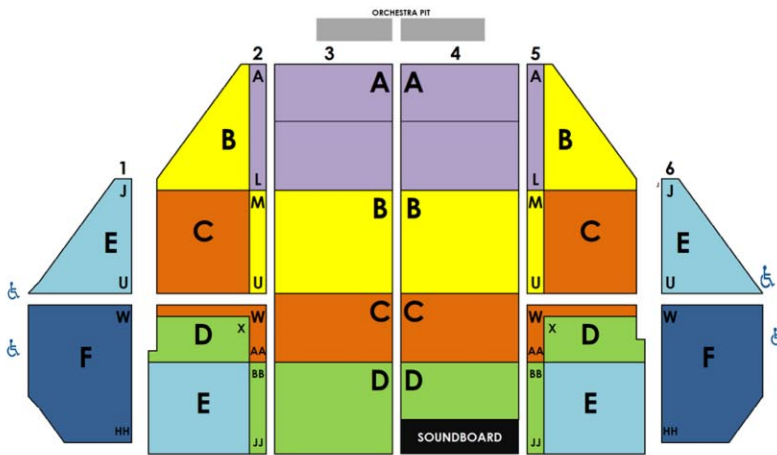

Groups at the Fabulous Fox

April 30 - May 12, 2024

Tuesday		Wednesday		Thursday			Friday		Saturday			Sunday		STUDENTS* WEEK 1	
4/30	7:30p*	5/1	7:30p*	5/2	7:30p*		5/3	7:30p*	5/4	2p	7:30p	5/5	1p		6:30p*
A	\$115	A	\$115	A	\$115		A	\$125	A	\$125	\$125	A	\$125	\$115	Tue-Fri, Sun Eve
B	\$102	B	\$102	B	\$102		B	\$102	B	\$102	\$102	B	\$102	\$102	\$58
C	\$68	C	\$68	C	\$73		C	\$88	C	\$88	\$88	C	\$88	\$73	\$48
D	\$58	D	\$58	D	\$63		D	\$71	D	\$71	\$71	D	\$71	\$63	\$38
E	\$53	E	\$53	E	\$53		E	\$61	E	\$61	\$61	E	\$61	\$53	
F	\$48	F	\$48	F	\$48		F	\$51	F	\$51	\$51	F	\$51	\$48	
5/7		5/8		5/9		5/10		5/11		5/12		STUDENTS* WEEK 2			
7:30p*	7:30p*	7:30p*	1p*	7:30p*	7:30p*		7:30p	2p	7:30p	1p					
A	\$115	A	\$115	A	\$99	\$115	A	\$125	A	\$125	\$125	A	\$125	Tue-Thur	
B	\$102	B	\$102	B	\$82 \$77	\$102	B	\$102	B	\$102	\$102	B	\$102	\$58	
C	\$68	C	\$68	C	\$66 \$61	\$73	C	\$88	C	\$88	\$88	C	\$88	\$48	
D	\$58	D	\$58	D	\$58 \$53	\$63	D	\$71	D	\$71	\$71	D	\$71	\$38	
E	\$53	E	\$53	E	\$48	\$53	E	\$61	E	\$61	\$61	E	\$61		
F	\$48	F	\$48	F	\$38	\$48	F	\$51	F	\$51	\$51	F	\$51		

Listed pricing includes standard tax, group handling and print-your-own or mobile ticket delivery. Groups 10+ prices are based on availability and subject to change without notice.

*Student pricing available for select performances.

STAGE Orchestra Level

STAGE Balcony Level

(overhang begins at Orch Row P)

CONTACT US NOW TO BOOK YOUR GROUP EXPERIENCE

Mon - Fri 10AM - 5PM • 314-535-2900 • groups@foxstl.com