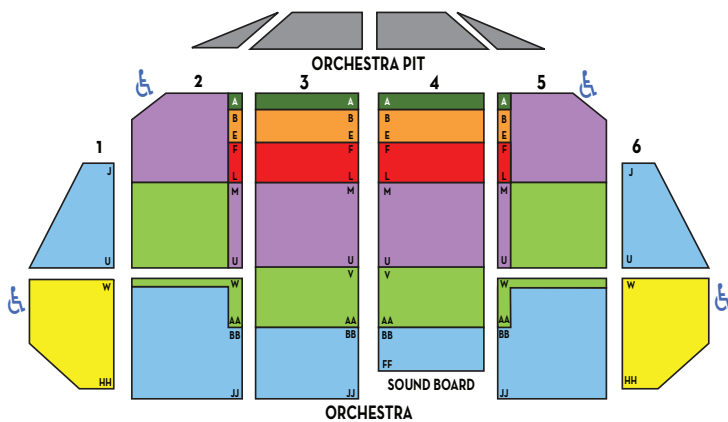

Groups at the Fabulous Fox

December 22, 2023

12/22	2:00 pm & 7:30pm
Platinum-Row A	\$184.00
Prem Orch	\$109.10
B	\$86.00
C	\$78.30
D	\$62.90
E	\$47.50
F	\$32.00

Listed pricing includes standard tax, group handling and print-your-own or mobile ticket delivery. Groups 10+ prices are based on availability and subject to change without notice.

STAGE Orchestra Level

STAGE Balcony Level

(overhang begins at Orch Row P)

CONTACT US NOW TO BOOK YOUR GROUP EXPERIENCE

Mon - Fri 10AM - 5PM • 314-535-2900 • groups@foxstl.com