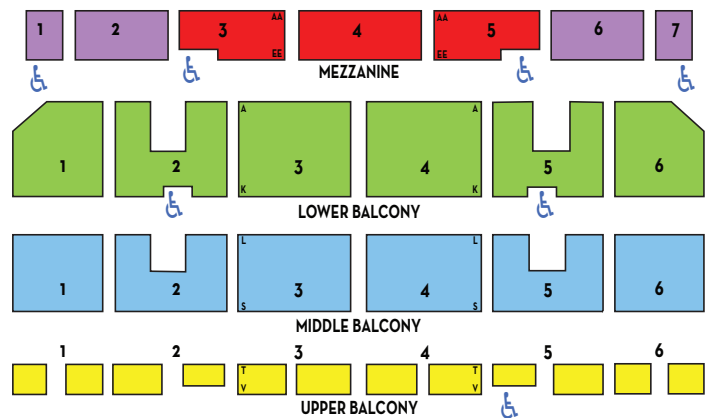

Groups at the Fabulous Fox

December 22, 2023

12/22	2:00 pm & 7:30pm
Platinum-Row A	\$184.00
Prem Orch	\$109.10
B	\$86.00
C	\$78.30
D	\$62.90
E	\$47.50
F	\$32.00

Listed pricing includes standard tax, group handling and print-your-own or mobile ticket delivery. Groups 10+ prices are based on availability and subject to change without notice.

STAGE Orchestra Level

STAGE Balcony Level

(overhang begins at Orch Row P)

CONTACT US NOW TO BOOK YOUR GROUP EXPERIENCE

Mon - Fri 10AM - 5PM • 314-535-2900 • groups@foxstl.com