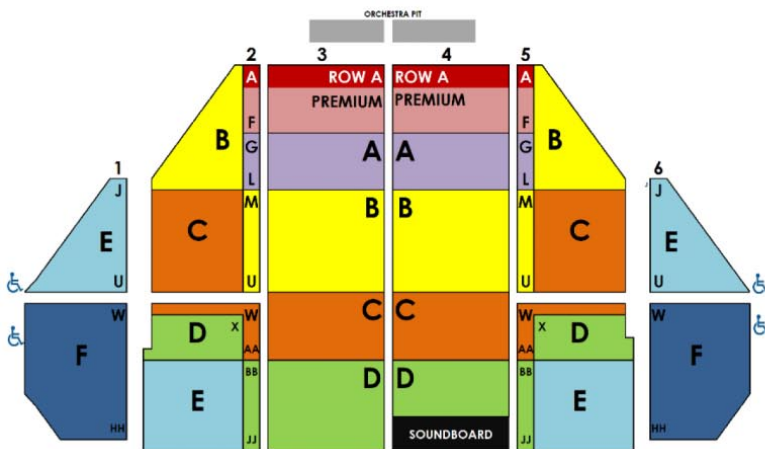

# Groups at the Fabulous Fox

**December 23, 2023**

Saturday			
12/23	1p*	4p*	7p*
PIT	\$94	\$94	\$85
ROW A	\$94	\$94	\$85
PREM	\$89	\$89	\$80
Mezz A	\$89	\$89	\$80
Orch A	\$84	\$84	\$75
Mezz B	\$84	\$84	\$75
Orch B	\$62	\$62	\$53
C	\$57	\$57	\$48
D	\$47	\$47	\$38
E	\$37	\$37	\$28
F	\$37	\$37	\$28

STUDENTS*
All Perf
\$43
\$33
\$23

Listed pricing includes standard tax, group handling and print-your-own or mobile ticket delivery. Groups 10+ prices are based on availability and subject to change without notice.

## STAGE Orchestra Level