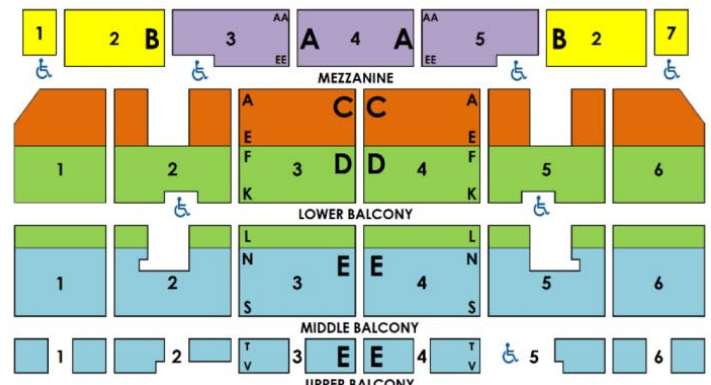

STAGE Balcony Level

(overhang begins at Orch Row P)