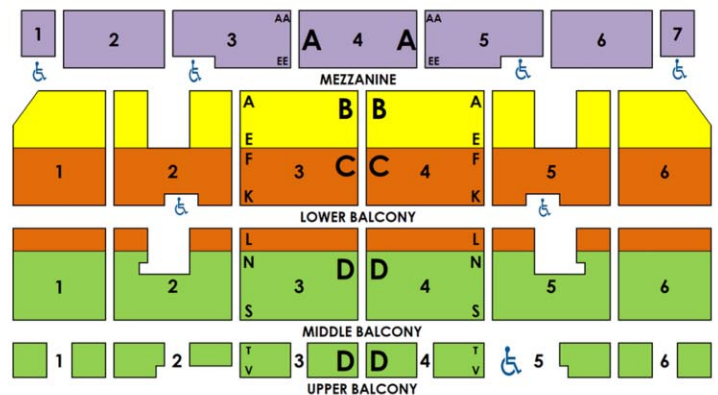

Groups at the Fabulous Fox

Photo: Parr Dukovic

Tina

THE TINA TURNER MUSICAL

November 14-26, 2023

Tuesday		Wednesday		Thursday		Friday		Saturday			Sunday			STUDENTS*	
11/14	7:30p*	11/15	7:30p*	11/16	1p*	7:30p*	11/17	7:30p*	11/18	2p	7:30p	11/19	1p		6:30p*
Pit	\$115	Pit	\$115	Pit	\$104	\$115	Pit	\$125	Pit	\$125	\$125	Pit	\$125	\$115	WEEK 1 Tue-Fri, Sun Eve
A	\$95	A	\$95	A	\$81	\$95	A	\$100	A	\$100	\$100	A	\$100	\$95	
B	\$72	B	\$72	B	\$71 \$66	\$82	B	\$85	B	\$85	\$85	B	\$85	\$82	
C	\$58	C	\$58	C	\$55	\$58	C	\$73	C	\$73	\$73	C	\$73	\$58	
D	\$48	D	\$48	D	\$43	\$48	D	\$61	D	\$61	\$61	D	\$61	\$48	
E	\$43	E	\$43	E	\$38	\$43	E	\$50	E	\$50	\$50	E	\$50	\$43	
F	\$38	F	\$38	F	\$32	\$38	F	\$41	F	\$41	\$41	F	\$41	\$38	WEEK 2 Tue-Wed, Sun Eve
11/21	7:30p*	11/22	7:30p*	11/23	Thanksgiving No Show		11/24	7:30p	11/25	2p	7:30p	11/26	1p	6:30p*	
Pit	\$115	Pit	\$115	Pit			Pit	\$125	Pit	\$125	\$125	Pit	\$125	\$115	
A	\$95	A	\$95	A			A	\$100	A	\$100	\$100	A	\$100	\$95	
B	\$72	B	\$72	B			B	\$85	B	\$85	\$85	B	\$85	\$82	
C	\$58	C	\$58	C			C	\$73	C	\$73	\$73	C	\$73	\$58	
D	\$48	D	\$48	D			D	\$61	D	\$61	\$61	D	\$61	\$48	
E	\$43	E	\$43	E			E	\$50	E	\$50	\$50	E	\$50	\$43	
F	\$38	F	\$38	F			F	\$41	F	\$41	\$41	F	\$41	\$38	

Listed pricing includes standard tax, group handling and print-your-own or mobile ticket delivery. Groups 10+ prices are based on availability and subject to change without notice.

*Student pricing available for select performances.

STAGE Orchestra Level

STAGE Balcony Level

(overhang begins at Orch Row P)

CONTACT US NOW TO BOOK YOUR GROUP EXPERIENCE

Mon - Fri 10AM - 5PM • 314-535-2900 • groups@foxstl.com

The Fabulous Fox