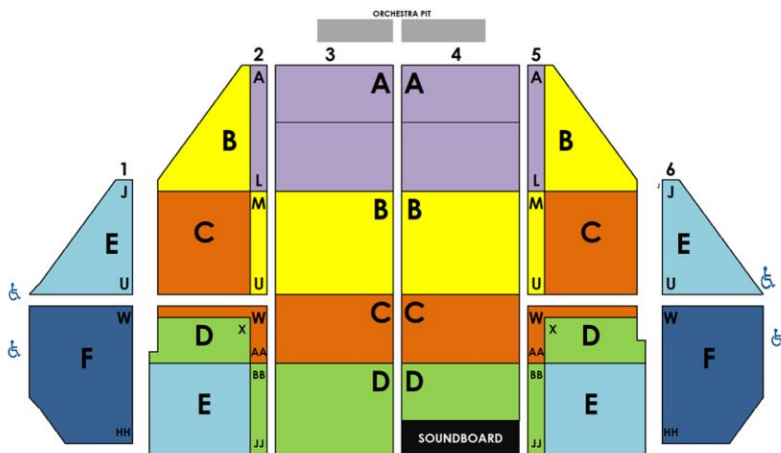

Groups at the Fabulous Fox

Photo: Parr Dukovic

Tina

THE TINA TURNER MUSICAL

November 14-26, 2023

Tuesday		Wednesday		Thursday		Friday		Saturday			Sunday			STUDENTS*	
11/14	7:30p*	11/15	7:30p*	11/16	1p*	7:30p*	11/17	7:30p*	11/18	2p	7:30p	11/19	1p		6:30p*
Pit	\$115	Pit	\$115	Pit	\$104	\$115	Pit	\$125	Pit	\$125	\$125	Pit	\$125	\$115	WEEK 1 Tue-Fri, Sun Eve
A	\$95	A	\$95	A	\$81	\$95	A	\$100	A	\$100	\$100	A	\$100	\$95	
B	\$72	B	\$72	B	\$71 \$66	\$82	B	\$85	B	\$85	\$85	B	\$85	\$82	
C	\$58	C	\$58	C	\$55	\$58	C	\$73	C	\$73	\$73	C	\$73	\$58	
D	\$48	D	\$48	D	\$43	\$48	D	\$61	D	\$61	\$61	D	\$61	\$48	
E	\$43	E	\$43	E	\$38	\$43	E	\$50	E	\$50	\$50	E	\$50	\$43	
F	\$38	F	\$38	F	\$32	\$38	F	\$41	F	\$41	\$41	F	\$41	\$38	WEEK 2 Tue-Wed, Sun Eve
11/21	7:30p*	11/22	7:30p*	11/23	Thanksgiving No Show		11/24	7:30p	11/25	2p	7:30p	11/26	1p	6:30p*	
Pit	\$115	Pit	\$115	Pit			Pit	\$125	Pit	\$125	\$125	Pit	\$125	\$115	
A	\$95	A	\$95	A			A	\$100	A	\$100	\$100	A	\$100	\$95	
B	\$72	B	\$72	B			B	\$85	B	\$85	\$85	B	\$85	\$82	
C	\$58	C	\$58	C			C	\$73	C	\$73	\$73	C	\$73	\$58	
D	\$48	D	\$48	D			D	\$61	D	\$61	\$61	D	\$61	\$48	
E	\$43	E	\$43	E			E	\$50	E	\$50	\$50	E	\$50	\$43	
F	\$38	F	\$38	F			F	\$41	F	\$41	\$41	F	\$41	\$38	

Listed pricing includes standard tax, group handling and print-your-own or mobile ticket delivery. Groups 10+ prices are based on availability and subject to change without notice.

*Student pricing available for select performances.

STAGE Orchestra Level

STAGE Balcony Level

(overhang begins at Orch Row P)

CONTACT US NOW TO BOOK YOUR GROUP EXPERIENCE

Mon - Fri 10AM - 5PM • 314-535-2900 • groups@foxstl.com

The Fabulous Fox