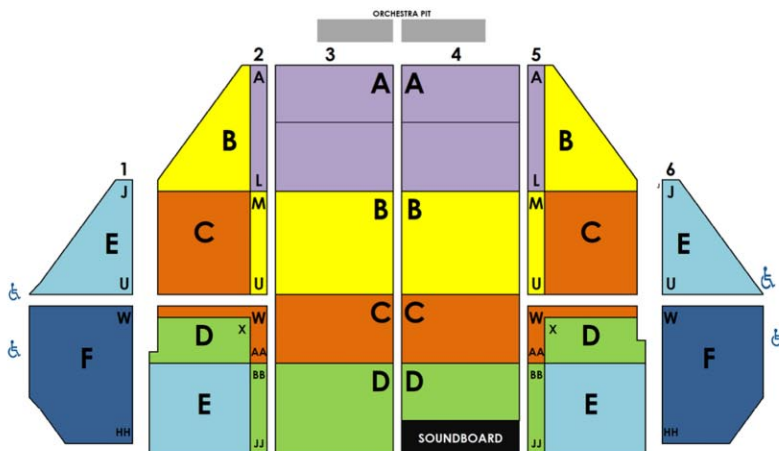

Groups at the Fabulous Fox

November 29 - December 10, 2023

Tuesday	Wednesday	Thursday	Friday	Saturday	Sunday	STUDENTS*
	11/29 7:30p*	11/30 1p* 7:30p*	12/1 7:30p*	12/2 1p 4p* 7:30p	12/3 1p 6p*	
	A \$105	A \$105 \$105	A \$140	A \$140 \$140 \$125	A \$140 \$125	Week 1 Wed-Fri, Sat 4p, Sun Eve
	B \$73	B \$73 \$73	B \$93	B \$93 \$93 \$83	B \$93 \$83	\$48
	C \$63	C \$63 \$63	C \$83	C \$83 \$83 \$73	C \$83 \$73	\$38
	D \$53	D \$53 \$53	D \$73	D \$73 \$73 \$63	D \$73 \$63	\$28
	E \$33	E \$33 \$33	E \$53	E \$53 \$53 \$43	E \$53 \$43	
	F \$28	F \$28 \$28	F \$43	F \$43 \$43 \$33	F \$43 \$33	
12/5 7:30p*	12/6 7:30p*	12/7 7:30p*	12/8 7:30p*	12/9 1p 4p* 7:30p	12/10 1p 6p*	Week 2 Tue-Fri, Sat 4p, Sun Eve
A \$105	A \$105	A \$105	A \$140	A \$140 \$140 \$125	A \$140 \$125	\$48
B \$73	B \$73	B \$73	B \$93	B \$93 \$93 \$83	B \$93 \$83	\$38
C \$63	C \$63	C \$63	C \$83	C \$83 \$83 \$73	C \$83 \$73	\$28
D \$53	D \$53	D \$53	D \$73	D \$73 \$73 \$63	D \$73 \$63	
E \$33	E \$33	E \$33	E \$53	E \$53 \$53 \$43	E \$53 \$43	
F \$28	F \$28	F \$28	F \$43	F \$43 \$43 \$33	F \$43 \$33	

Listed pricing includes standard tax, group handling and print-your-own or mobile ticket delivery. Groups 10+ prices are based on availability and subject to change without notice.

*Student pricing available for select performances.

STAGE Orchestra Level

STAGE Balcony Level

(overhang begins at Orch Row P)

CONTACT US NOW TO BOOK YOUR GROUP EXPERIENCE

Mon - Fri 10AM - 5PM • 314-535-2900 • groups@foxstl.com