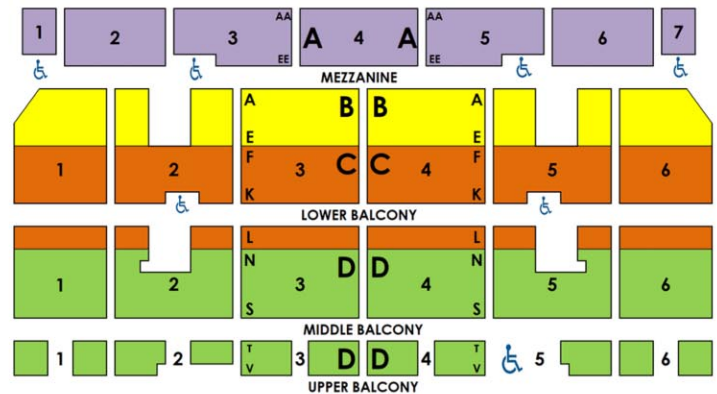

Groups at the Fabulous Fox

November 29 - December 10, 2023

Tuesday	Wednesday	Thursday	Friday	Saturday	Sunday	STUDENTS*
	11/29 7:30p*	11/30 1p* 7:30p*	12/1 7:30p*	12/2 1p 4p* 7:30p	12/3 1p 6p*	
	A \$105	A \$105 \$105	A \$140	A \$140 \$140 \$125	A \$140 \$125	Week 1 Wed-Fri, Sat 4p, Sun Eve
	B \$73	B \$73 \$73	B \$93	B \$93 \$93 \$83	B \$93 \$83	\$48
	C \$63	C \$63 \$63	C \$83	C \$83 \$83 \$73	C \$83 \$73	\$38
	D \$53	D \$53 \$53	D \$73	D \$73 \$73 \$63	D \$73 \$63	\$28
	E \$33	E \$33 \$33	E \$53	E \$53 \$53 \$43	E \$53 \$43	
	F \$28	F \$28 \$28	F \$43	F \$43 \$43 \$33	F \$43 \$33	
12/5 7:30p*	12/6 7:30p*	12/7 7:30p*	12/8 7:30p*	12/9 1p 4p* 7:30p	12/10 1p 6p*	Week 2 Tue-Fri, Sat 4p, Sun Eve
A \$105	A \$105	A \$105	A \$140	A \$140 \$140 \$125	A \$140 \$125	\$48
B \$73	B \$73	B \$73	B \$93	B \$93 \$93 \$83	B \$93 \$83	\$38
C \$63	C \$63	C \$63	C \$83	C \$83 \$83 \$73	C \$83 \$73	\$28
D \$53	D \$53	D \$53	D \$73	D \$73 \$73 \$63	D \$73 \$63	
E \$33	E \$33	E \$33	E \$53	E \$53 \$53 \$43	E \$53 \$43	
F \$28	F \$28	F \$28	F \$43	F \$43 \$43 \$33	F \$43 \$33	

Listed pricing includes standard tax, group handling and print-your-own or mobile ticket delivery. Groups 10+ prices are based on availability and subject to change without notice.

*Student pricing available for select performances.

STAGE Orchestra Level

STAGE Balcony Level

(overhang begins at Orch Row P)

CONTACT US NOW TO BOOK YOUR GROUP EXPERIENCE

Mon - Fri 10AM - 5PM • 314-535-2900 • groups@foxstl.com