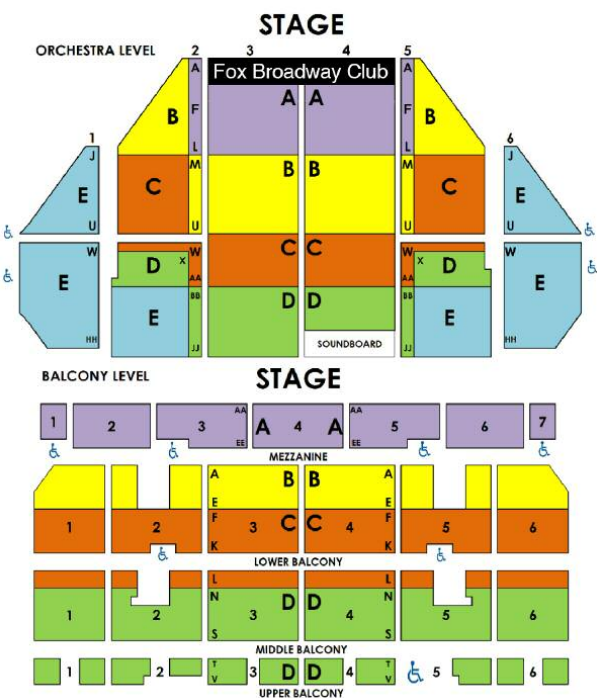

DEAR EVAN HANSEN

THE TONY AWARD-WINNING BEST MUSICAL

Oct. 22 - Nov. 3, 2019

DearEvanHansen.com

FOX THEATRE GROUP SERVICES

	Tuesday	Wednesday	Thursday	Friday	Saturday	Sunday
	10/22	10/23	10/24	10/25	10/26	10/27
	7:30pm	7:30pm	7:30pm	7:30pm	2pm & 7:30pm	1pm 6:30pm
PIT	\$153.00	\$153.00	\$153.00	\$153.00	\$153.00	\$153.00
A	\$113.00	\$113.00	\$113.00	\$123.00	\$123.00	\$123.00
B	\$98.00	\$98.00	\$98.00	\$108.00	\$108.00	\$108.00
C	\$88.00	\$88.00	\$88.00	\$93.00	\$93.00	\$93.00
D	\$68.00	\$68.00	\$68.00	\$78.00	\$78.00	\$78.00
E	\$52.00	\$52.00	\$52.00	\$62.00	\$62.00	\$62.00
	10/29	10/30	10/31	11/1	11/2	11/3
	7:30pm	7:30pm	1pm 7:30pm	7:30pm	2pm & 7:30pm	1pm
PIT	\$153.00	\$153.00	\$153.00	\$153.00	\$153.00	\$153.00
A	\$113.00	\$113.00	\$98.00	\$113.00	\$123.00	\$123.00
B	\$98.00	\$98.00	\$88.00	\$98.00	\$108.00	\$108.00
C	\$88.00	\$88.00	\$78.00	\$88.00	\$93.00	\$93.00
D	\$68.00	\$68.00	\$62.00	\$68.00	\$78.00	\$78.00
E	\$52.00	\$52.00	\$42.00	\$52.00	\$62.00	\$62.00

Prices include standard tax, handling, and print-your-own delivery. Prices valid as of 6/20/19

EDUCATIONAL ENCORES

Post Show Cast Q & A Thurs. October 31, 1PM

Educational Encores are an interactive experience with the cast for designated shows and dates. Purchase your **Student Group Tickets** and make a reservation in advance to be included in the post-show **Cast Q & A**. Sessions begin approx. 10 minutes after the performance and are 20 minutes in length.