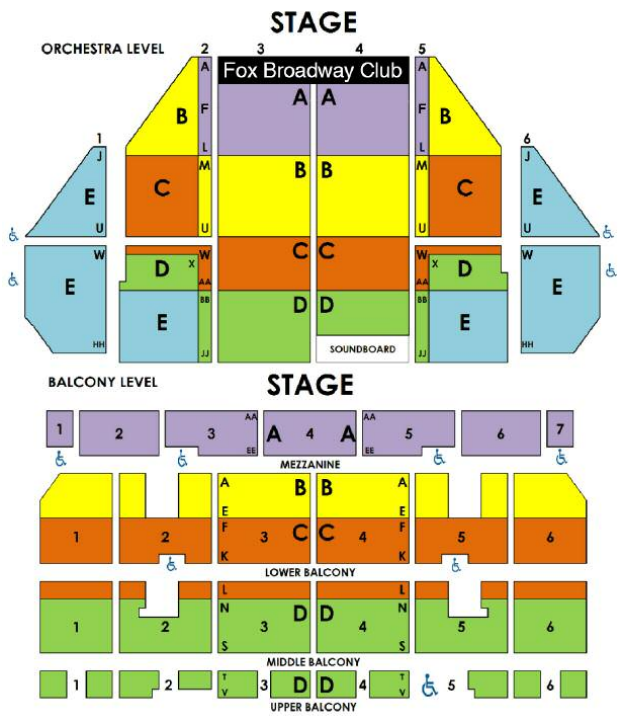

4 WINNER TONY AWARDS INCLUDING BEST REVIVAL OF A MUSICAL

HELLO, DOLLY!

BROADWAY'S GREATEST MUSICAL

October 1-13, 2019

HelloDollyOnBroadway.com

FOX THEATRE GROUP SERVICES

Tuesday		Wednesday		Thursday		Friday		Saturday		Sunday	
10/1	7:30pm	10/2	7:30pm	10/3	7:30pm	10/4	7:30pm	10/5	2pm & 7:30pm	10/6	1pm 6:30pm
A	\$88.00	A	\$88.00	A	\$88.00	A	\$92.00	A	\$92.00	A	\$92.00 \$88.00
B	\$43.00	B	\$43.00	B	\$43.00	B	\$43.00	B	\$79.00	B	\$79.00 \$43.00
C	\$33.00	C	\$33.00	C	\$33.00	C	\$33.00	C	\$67.00	C	\$67.00 \$33.00
D	\$23.00	D	\$23.00	D	\$23.00	D	\$23.00	D	\$53.00	D	\$53.00 \$23.00
E	\$32.00	E	\$32.00	E	\$32.00	E	\$33.00	E	\$33.00	E	\$33.00 \$32.00
10/8	7:30pm	10/9	7:30pm	10/10	1pm 7:30pm	10/11	7:30pm	10/12	2pm & 7:30pm	10/13	1pm
A	\$88.00	A	\$88.00	A	\$73.00 \$88.00	A	\$92.00	A	\$92.00	A	\$92.00
B	\$43.00	B	\$43.00	B	\$43.00 \$43.00	B	\$79.00	B	\$79.00	B	\$79.00
C	\$33.00	C	\$33.00	C	\$33.00 \$33.00	C	\$67.00	C	\$67.00	C	\$67.00
D	\$23.00	D	\$23.00	D	\$23.00 \$23.00	D	\$53.00	D	\$53.00	D	\$53.00
E	\$32.00	E	\$32.00	E	\$27.00 \$32.00	E	\$33.00	E	\$33.00	E	\$33.00

Prices include standard tax, handling, and print-your-own delivery.

EDUCATIONAL ENCORES

Post Show Cast Q & A Friday, October 4

Educational Encores are an interactive experience with the cast for designated shows and dates. Purchase your **Student Group Tickets** and make a reservation in advance to be included in the post-show **Cast Q & A**. Sessions begin approx. 10 minutes after the performance and are 20 minutes in length.