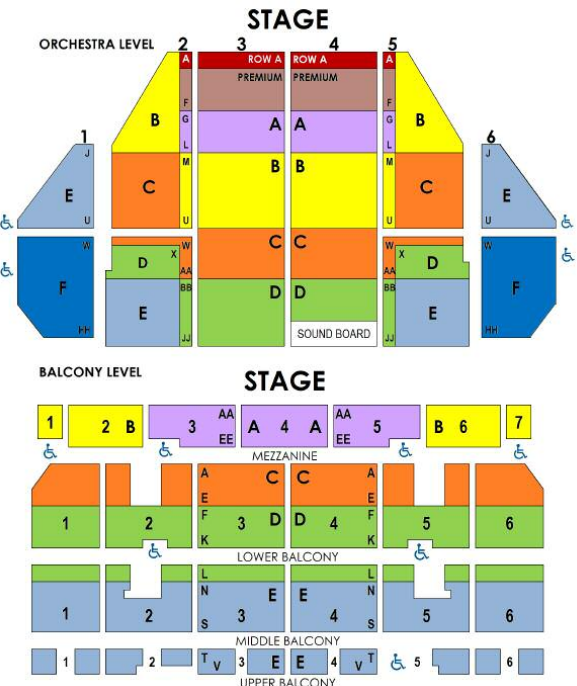

BOOK EARLY FOR BEST PRICING & SEATING

- A group of 10 or more
- Flexible payment plan
- Complimentary ticket for select performances
- Pre-show dining & tour opportunities
- Customize your group experience

Group benefits vary by show, minimum purchase required. Tickets & payments are non-refundable and non-transferrable. All guests require a ticket regardless of age. Shows are not cancelled due to weather. Times, prices, performers, and reservation guidelines subject to change.