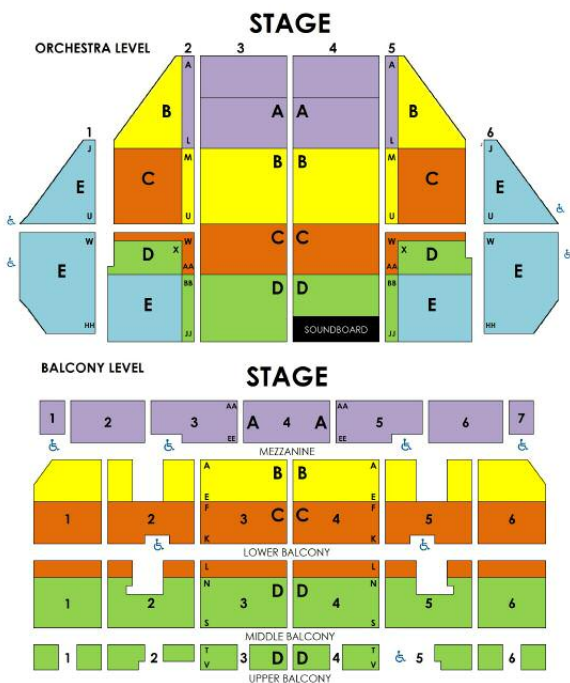

# SCHOOL of ROCK

THE MUSICAL

January 16-28, 2018

[SchoolOfRockTheMusical.com](http://SchoolOfRockTheMusical.com)

Tuesday		Wednesday		Thursday		Friday		Saturday		Sunday		
16	7:30pm	17	7:30pm	18	7:30pm	19	7:30pm	20	2pm & 7:30pm	21	1pm 6:30pm	
A	\$87.00	A	\$87.00	A	\$87.00	A	\$92.00	A	\$92.00	A	\$92.00	\$87.00
B	\$67.05	B	\$67.05	B	\$70.70	B	\$84.00	B	\$84.00	B	\$84.00	\$70.70
C	\$57.70	C	\$57.70	C	\$60.80	C	\$72.00	C	\$72.00	C	\$72.00	\$60.80
D	\$44.10	D	\$44.10	D	\$46.40	D	\$58.00	D	\$58.00	D	\$58.00	\$46.40
E	\$31.00	E	\$31.00	E	\$31.00	E	\$34.00	E	\$34.00	E	\$34.00	\$31.00
23	7:30pm	24	7:30pm	25	1pm 7:30pm	26	7:30pm	27	2pm & 7:30pm	28	1pm	
A	\$87.00	A	\$87.00	A	\$76.00	\$87.00	A	\$92.00	A	\$92.00	A	\$92.00
B	\$67.05	B	\$67.05	B	\$56.85	\$70.70	B	\$84.00	B	\$84.00	B	\$84.00
C	\$57.70	C	\$57.70	C	\$50.90	\$60.80	C	\$72.00	C	\$72.00	C	\$72.00
D	\$44.10	D	\$44.10	D	\$41.90	\$46.40	D	\$58.00	D	\$58.00	D	\$58.00
E	\$31.00	E	\$31.00	E	\$31.00	\$31.00	E	\$34.00	E	\$34.00	E	\$34.00

## BOOK EARLY FOR BEST PRICING & SEATING

- A Group is 15 or more people
- Prices include taxes and fees
- Flexible payment plan - hold seats with a deposit & make final payment 4-5 weeks before show opens
- Pre-Show dining & tour opportunities
- All guests require a ticket regardless of age; tickets & payments are non-refundable. Times, prices, performers and reservation guidelines are subject to change.