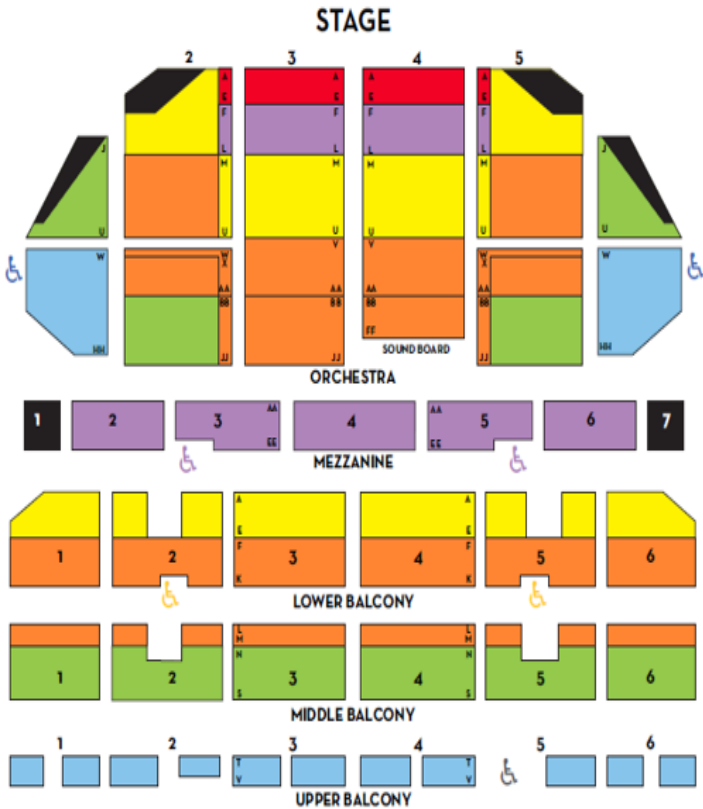

THE FABULOUS FOX THEATRE • AUGUST 28 – SEPTEMBER 8, 2024

This limited engagement of **HAMILTON** is a Broadway Special in the 2024-2025 Broadway Season and is not part of your season ticket package. We encourage early renewal to guarantee the best seats at the best price. This priority purchase opportunity is **only available while renewing** and is exclusively for renewing season ticket account holders.

Tuesday		Wednesday		Thursday			Friday		Saturday			Sunday		
		8/28	7:30pm	8/29	1pm	7:30pm	8/30	7:30pm	8/31	2pm	8:00pm	9/1	1pm	7:30pm
		Prem	\$179	Prem	\$179	\$179	Prem	\$199	Prem	\$199	\$199	Prem	\$199	\$179
		A	\$129	A	\$129	\$129	A	\$139	A	\$139	\$139	A	\$139	\$129
		B	\$109	B	\$109	\$109	B	\$119	B	\$119	\$119	B	\$119	\$109
		C	\$89	C	\$89	\$89	C	\$99	C	\$99	\$99	C	\$99	\$89
		D	\$59	D	\$59	\$59	D	\$69	D	\$69	\$69	D	\$69	\$59
		E	\$39	E	\$39	\$39	E	\$49	E	\$49	\$49	E	\$49	\$39
9/3	7:30pm	9/4	7:30pm	9/5	7:30pm		9/6	7:30pm	9/7	2pm	8:00pm	9/8	1pm	7:30pm
Prem	\$179	Prem	\$179	Prem	\$179		Prem	\$199	Prem	\$199	\$199	Prem	\$199	\$179
A	\$129	A	\$129	A	\$129		A	\$139	A	\$139	\$139	A	\$139	\$129
B	\$109	B	\$109	B	\$109		B	\$119	B	\$119	\$119	B	\$119	\$109
C	\$89	C	\$89	C	\$89		C	\$99	C	\$99	\$99	C	\$99	\$89
D	\$59	D	\$59	D	\$59		D	\$69	D	\$69	\$69	D	\$69	\$59
E	\$39	E	\$39	E	\$39		E	\$49	E	\$49	\$49	E	\$49	\$39

Season Ticket Holders can select any available seats at any price level for any performance. Please note we cannot guarantee the same seats as your season ticket package. Prepaid parking is available for \$20 per pass for all performances except the Thursday matinee.