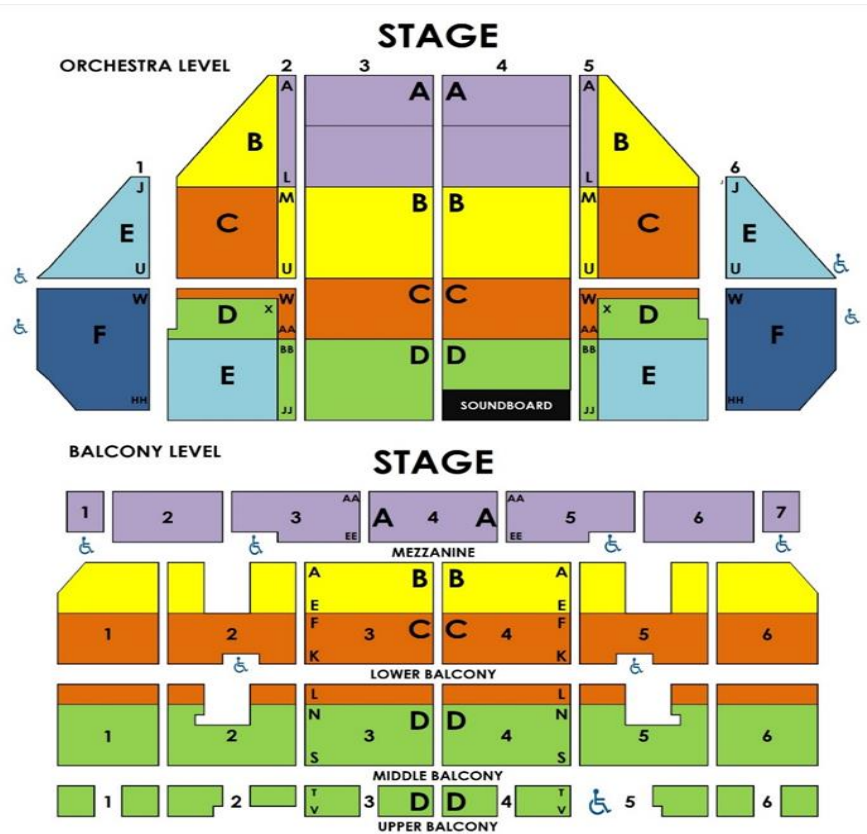

JESUS CHRIST SUPERSTAR

50TH ANNIVERSARY TOUR

May 9-21, 2023

GROUPS
10+

Listed pricing includes standard tax, handling and print-your-own or mobile ticket delivery. Group rates valid as of 6-1-22 and are subject to change. *Student pricing available for select performances.

Tuesday		Wednesday		Thursday		Friday		Saturday		Sunday		STUDENTS*		
5/9	7:30p*	5/10	7:30p*	5/11	7:30p*	5/12	7:30p*	5/13	2p	7:30p	5/14		1p	6:30p
PIT	\$100	PIT	\$100	PIT	\$100	PIT	\$105	PIT	\$105	\$105	PIT	\$105	\$100	
A	\$90	A	\$90	A	\$90	A	\$95	A	\$95	\$95	A	\$95	\$90	
B	\$65	B	\$65	B	\$75	B	\$82	B	\$77	\$82	B	\$77	\$75	
C	\$53	C	\$53	C	\$53	C	\$68	C	\$63	\$68	C	\$63	\$53	\$48
D	\$40	D	\$40	D	\$40	D	\$55	D	\$50	\$55	D	\$50	\$40	\$38
E	\$37	E	\$37	E	\$37	E	\$47	E	\$47	\$47	E	\$47	\$37	\$28
F	\$32	F	\$32	F	\$32	F	\$37	F	\$37	\$37	F	\$37	\$32	
5/16	7:30p*	5/17	7:30p*	5/18	1p*	7:30p*	5/19	7:30p	5/20	2p	7:30p	5/21	1p	STUDENTS*
PIT	\$100	PIT	\$100	PIT	\$85	\$100	PIT	\$105	PIT	\$105	\$105	PIT	\$105	
A	\$90	A	\$90	A	\$75	\$90	A	\$95	A	\$95	\$95	A	\$95	
B	\$65	B	\$65	B	\$61	\$75	B	\$82	B	\$77	\$82	B	\$77	
C	\$53	C	\$53	C	\$50	\$53	C	\$68	C	\$63	\$68	C	\$63	\$48
D	\$40	D	\$40	D	\$40	\$40	D	\$55	D	\$50	\$55	D	\$50	\$38
E	\$37	E	\$37	E	\$35	\$37	E	\$47	E	\$47	\$47	E	\$47	\$28
F	\$32	F	\$32	F	\$28	\$32	F	\$37	F	\$37	\$37	F	\$37	

CALL NOW TO BOOK YOUR GROUP EXPERIENCE

Groups @ The Fabulous Fox

(314) 535-2900 | Mon-Fri 10am to 5pm