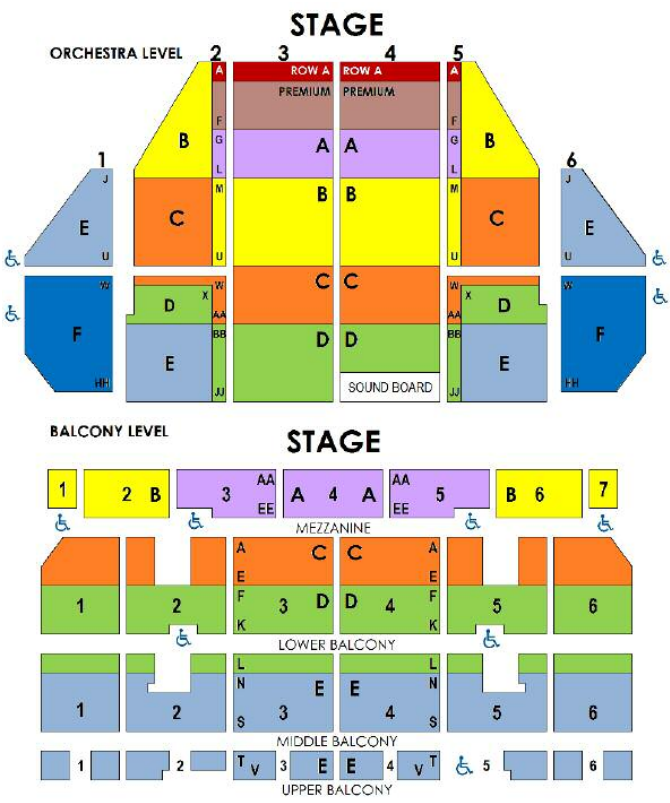

EDUCATIONAL ENCORES

Educational Encores are an interactive experience with the cast for designated shows and dates. Purchase your **Student Group Tickets** and make a reservation in advance to be included in the post-show **Cast Q & A**. Sessions begin approx. 10 minutes after the performance and are 20 minutes in length. *Subject to sufficient group interest, cast availability and capacity limits.