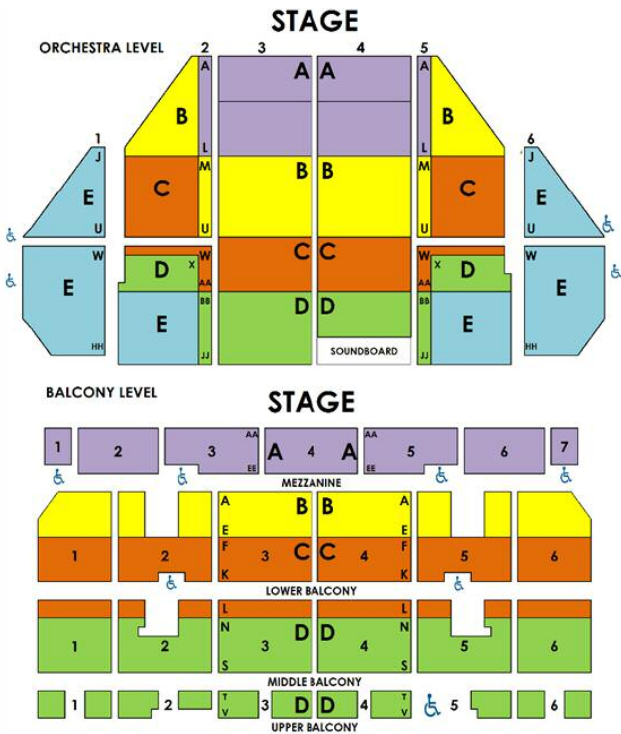

STUDENT GROUPS

THE SPELLBINDING SEQUEL TO THE PHANTOM OF THE OPERA

ANDREW LLOYD WEBBER'S

Love Never Dies

THE PHANTOM RETURNS

September 18-30, 2018

LoveNeverDies.com

	Tuesday	Wednesday	Thursday	Friday	Saturday	Sunday
18	7:30pm	19 7:30pm	20 7:30pm	21 7:30pm	22 2pm & 7:30pm	23 1pm 6:30pm
A	\$87.00	A \$87.00	A \$87.00	A \$91.00	A \$91.00	A \$91.00 \$87.00
B	\$47.00	B \$47.00	B \$47.00	B \$47.00	B \$78.00	B \$78.00 \$47.00
C	\$37.00	C \$37.00	C \$37.00	C \$37.00	C \$66.00	C \$66.00 \$37.00
D	\$27.00	D \$27.00	D \$27.00	D \$27.00	D \$54.00	D \$54.00 \$27.00
E	\$31.00	E \$31.00	E \$31.00	E \$32.00	E \$32.00	E \$32.00 \$31.00
25	7:30pm	26 7:30pm	27 1pm 7:30pm	28 7:30pm	29 2pm & 7:30pm	30 1pm
A	\$87.00	A \$87.00	A \$72.00 \$87.00	A \$91.00	A \$91.00	A \$91.00
B	\$47.00	B \$47.00	B \$47.00 \$47.00	B \$78.00	B \$78.00	B \$78.00
C	\$37.00	C \$37.00	C \$37.00 \$37.00	C \$66.00	C \$66.00	C \$66.00
D	\$27.00	D \$27.00	D \$27.00 \$27.00	D \$54.00	D \$54.00	D \$54.00
E	\$31.00	E \$31.00	E \$26.00 \$31.00	E \$32.00	E \$32.00	E \$32.00

Prices include tax, handling, and print-your-own delivery. Add \$1/ticket for mail or will call. Contains adult themes, sexual situations and dialogue.

CAST Q & A
Sept. 21

EDUCATIONAL ENCORES

Educational Encores are an interactive experience with the cast for designated shows and dates. Purchase your **Student Group Tickets** and make a reservation in advance to be included in the post-show **Cast Q & A**. Sessions begin approx. 10 minutes after the performance and are 20 minutes in length. *Subject to sufficient group interest, cast availability and capacity limits.